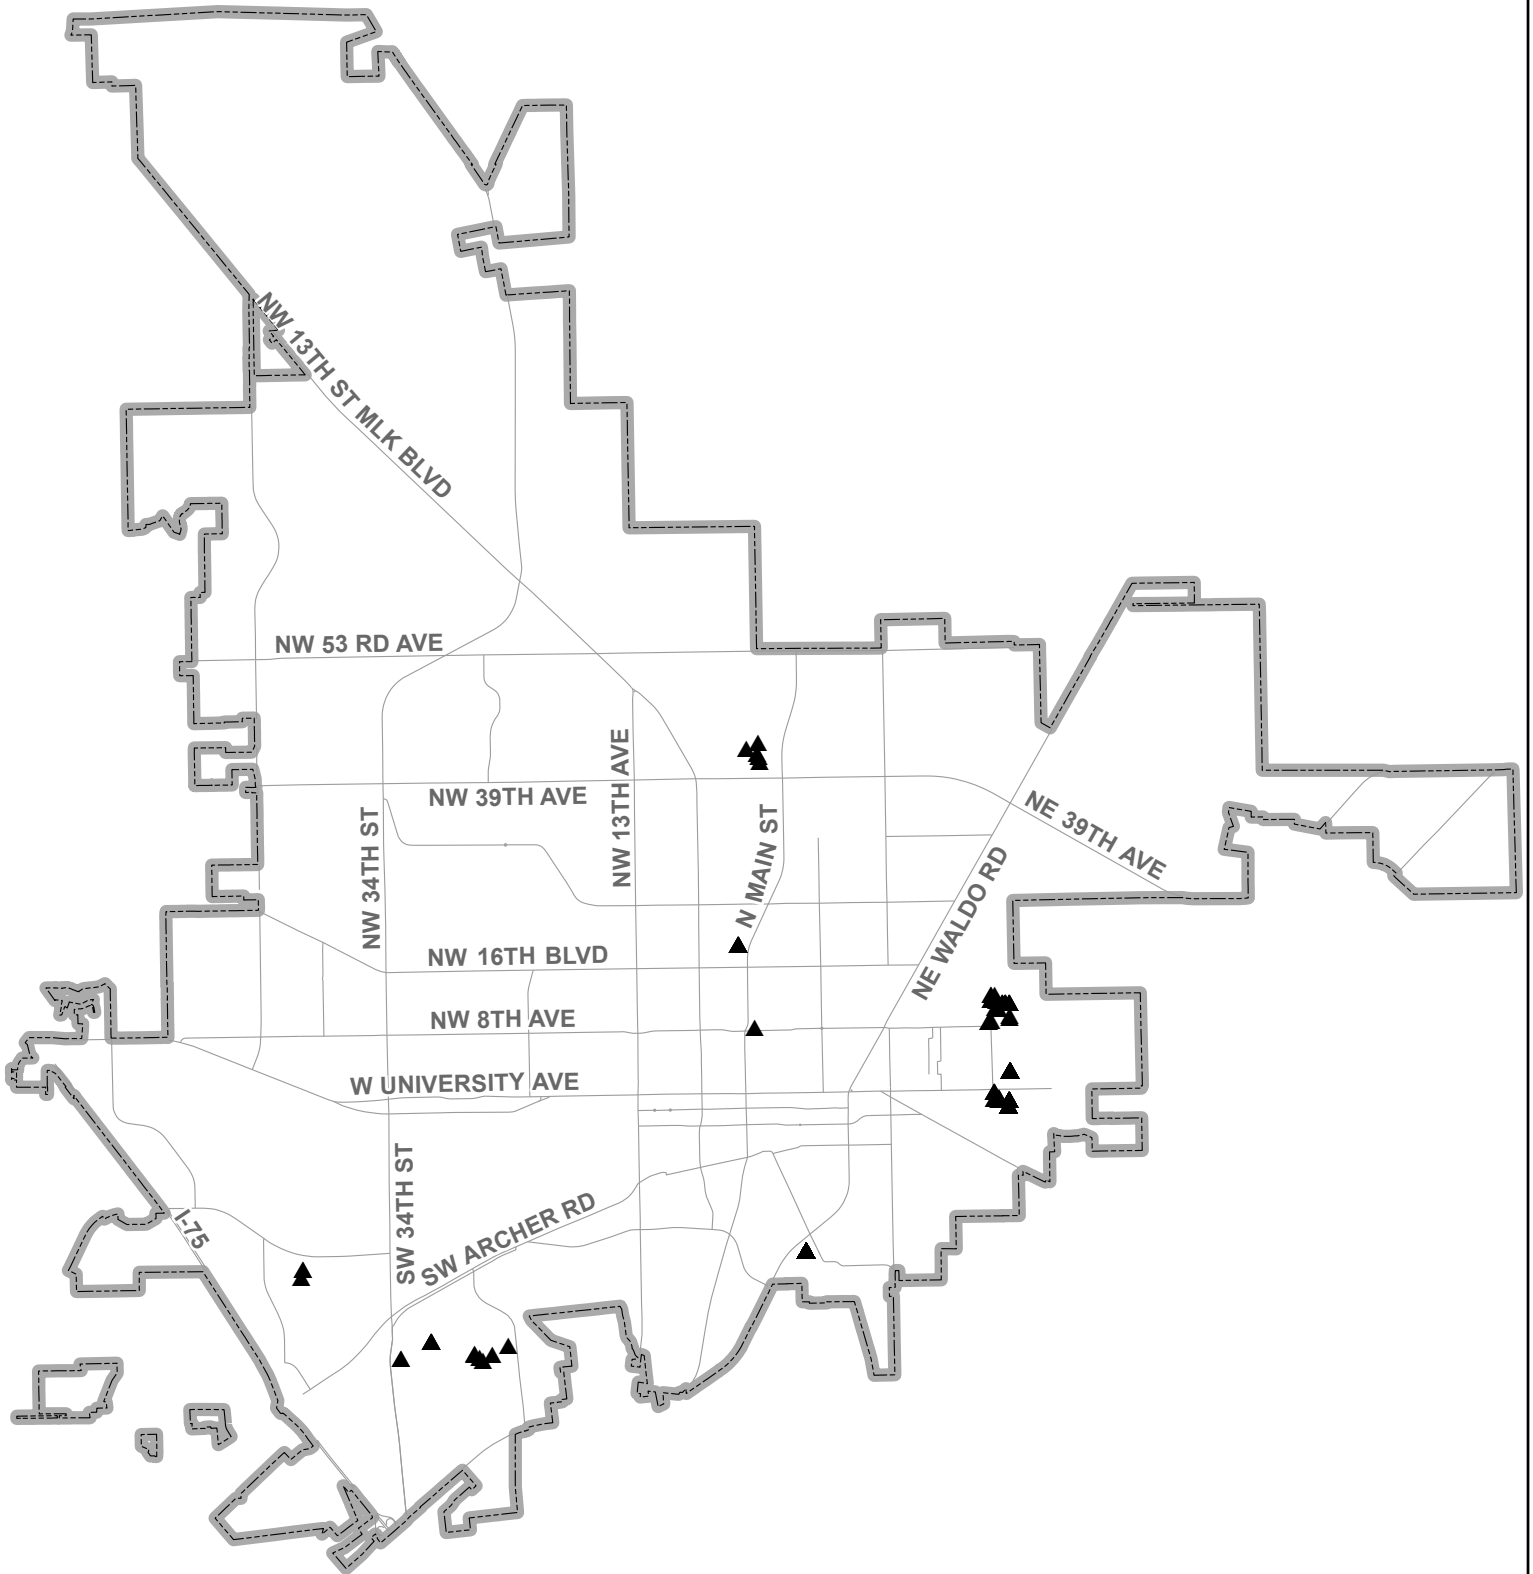

## Assisted Housing Developments

Gainesville, FL

▲ HUD / RD Developments (HUD/USDA- Rural Development/ Renter Occupied)

N

0 7,500 15,000

Feet