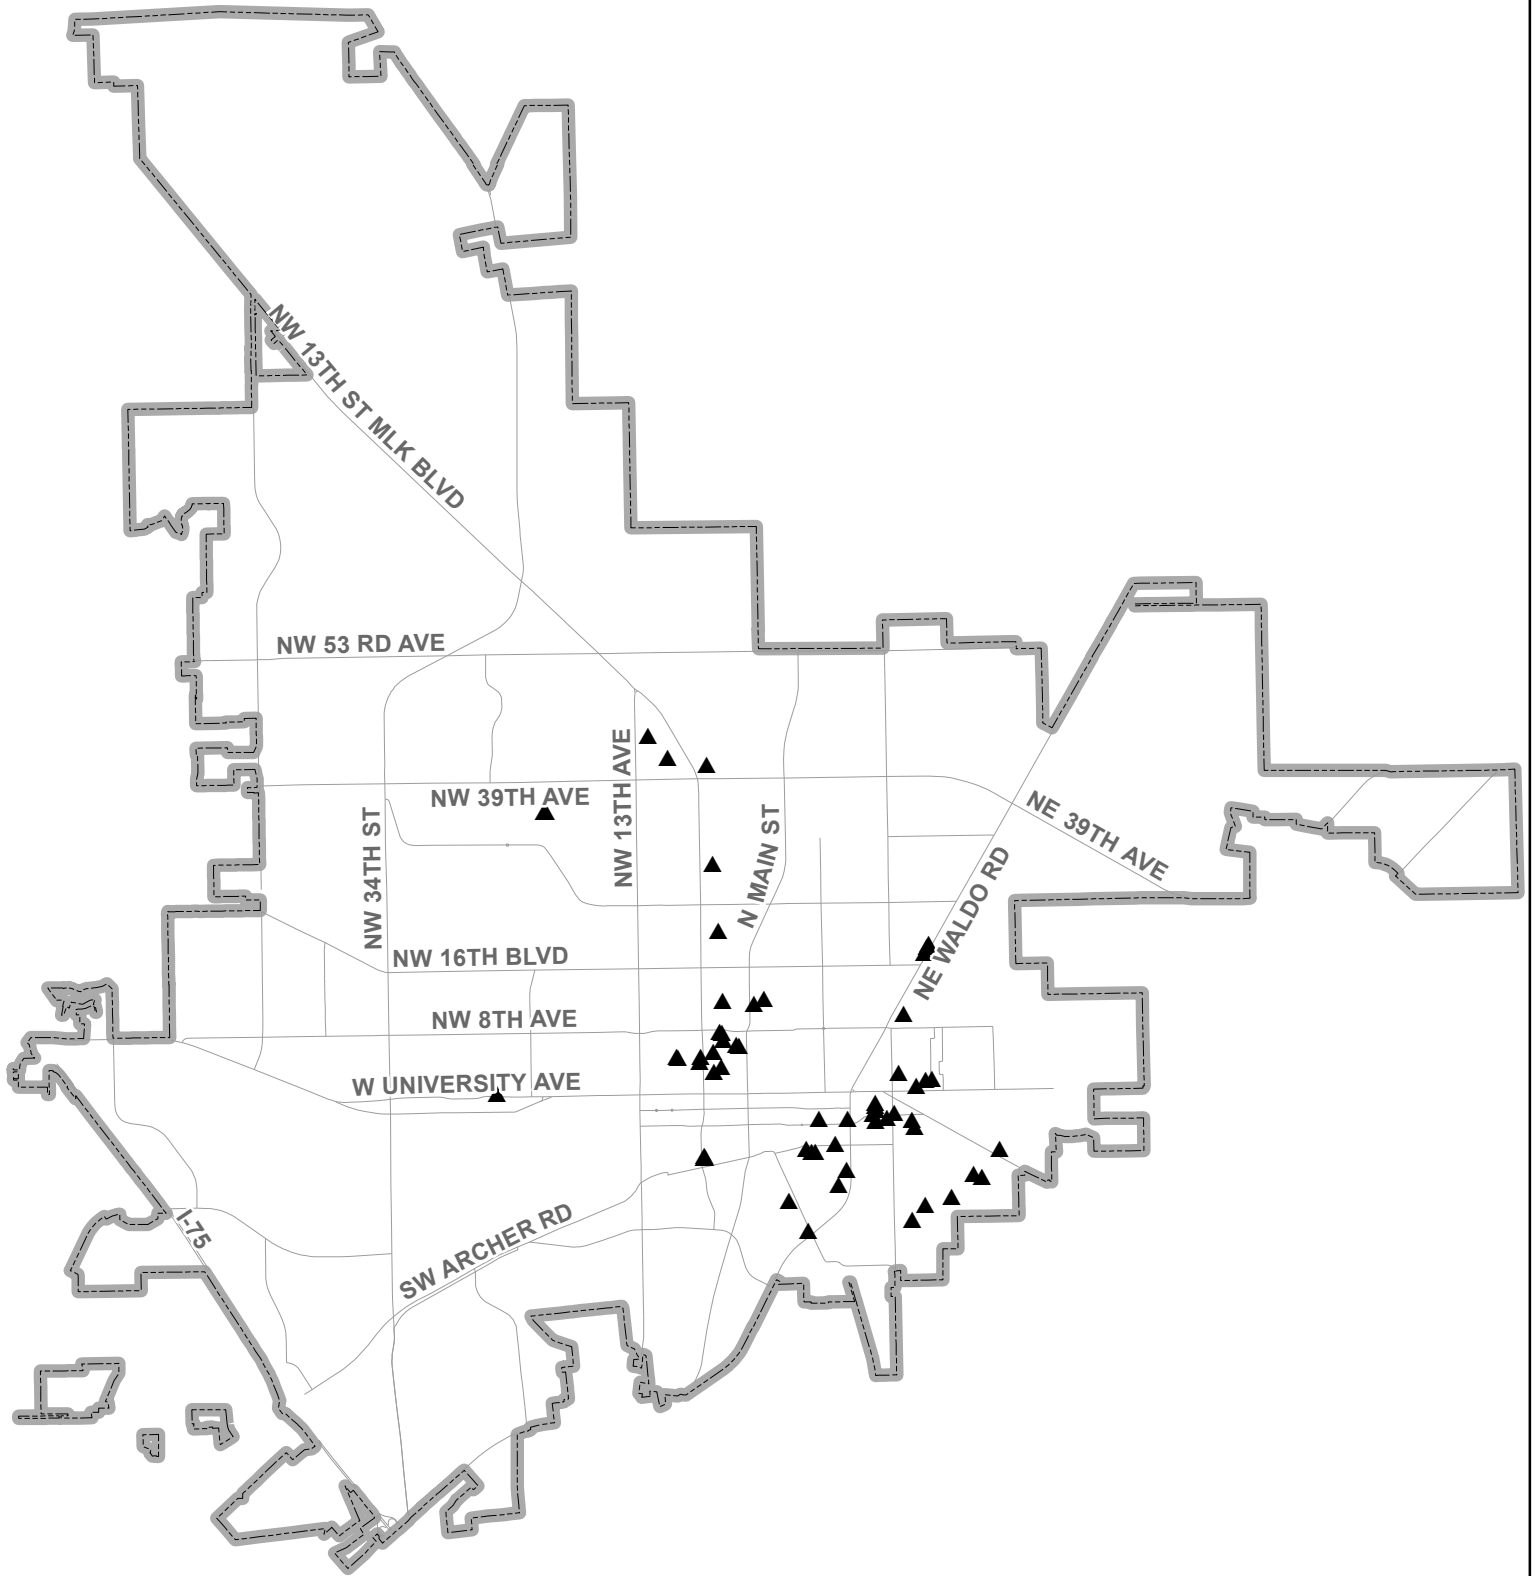

Gainesville, FL

▲ Distressed Properties (Code Information)

N