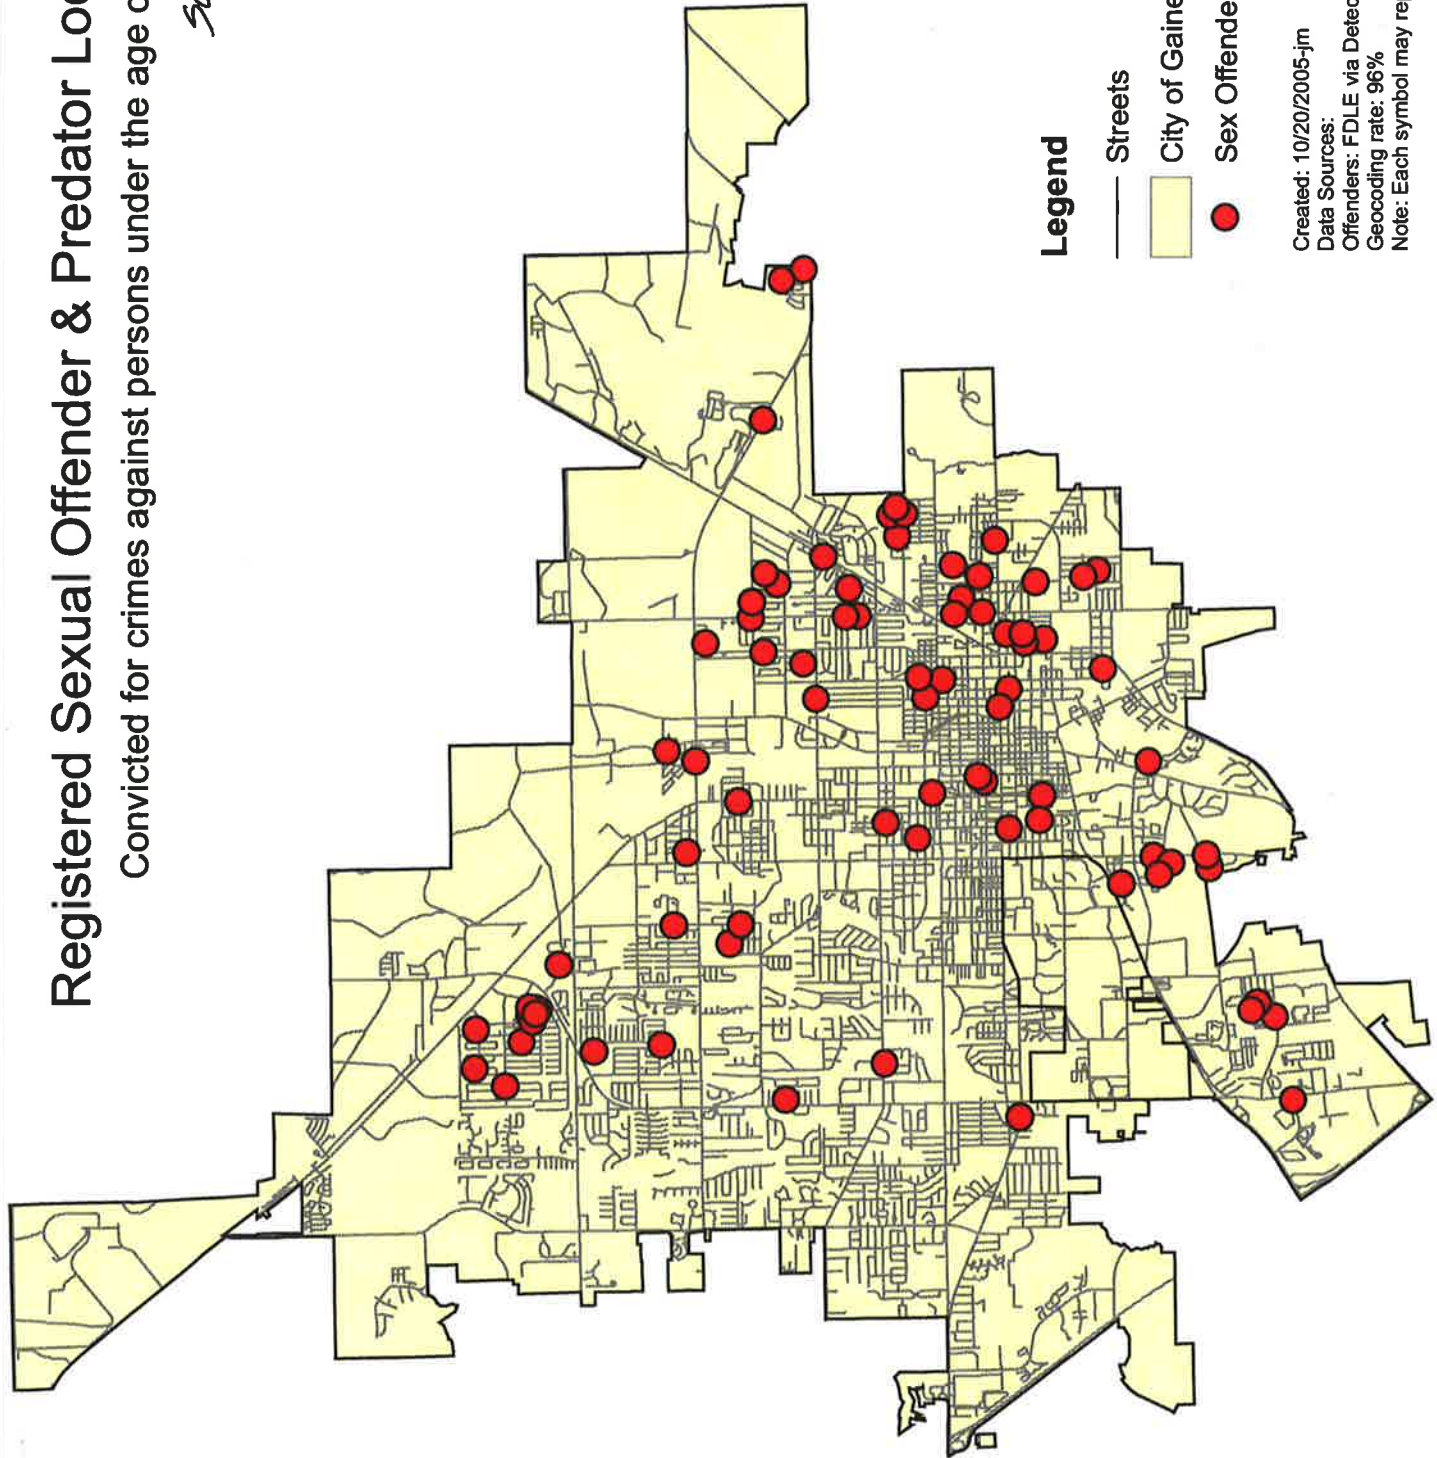

# Registered Sexual Offender & Predator Locations

Convicted for crimes against persons under the age of 16

Submitted

by  
Police Department.

## Legend

— Streets

City of Gainesville

● Sex Offenders & Predators (n = 119)

Created: 10/20/2005-jm

Data Sources:

Offenders: FDLE via Detective Duane Dieht

Geocoding rate: 96%

# Registered Sexual Offender & Predator Locations - 2500' Buffer

Convicted for crimes against persons under the age of 16