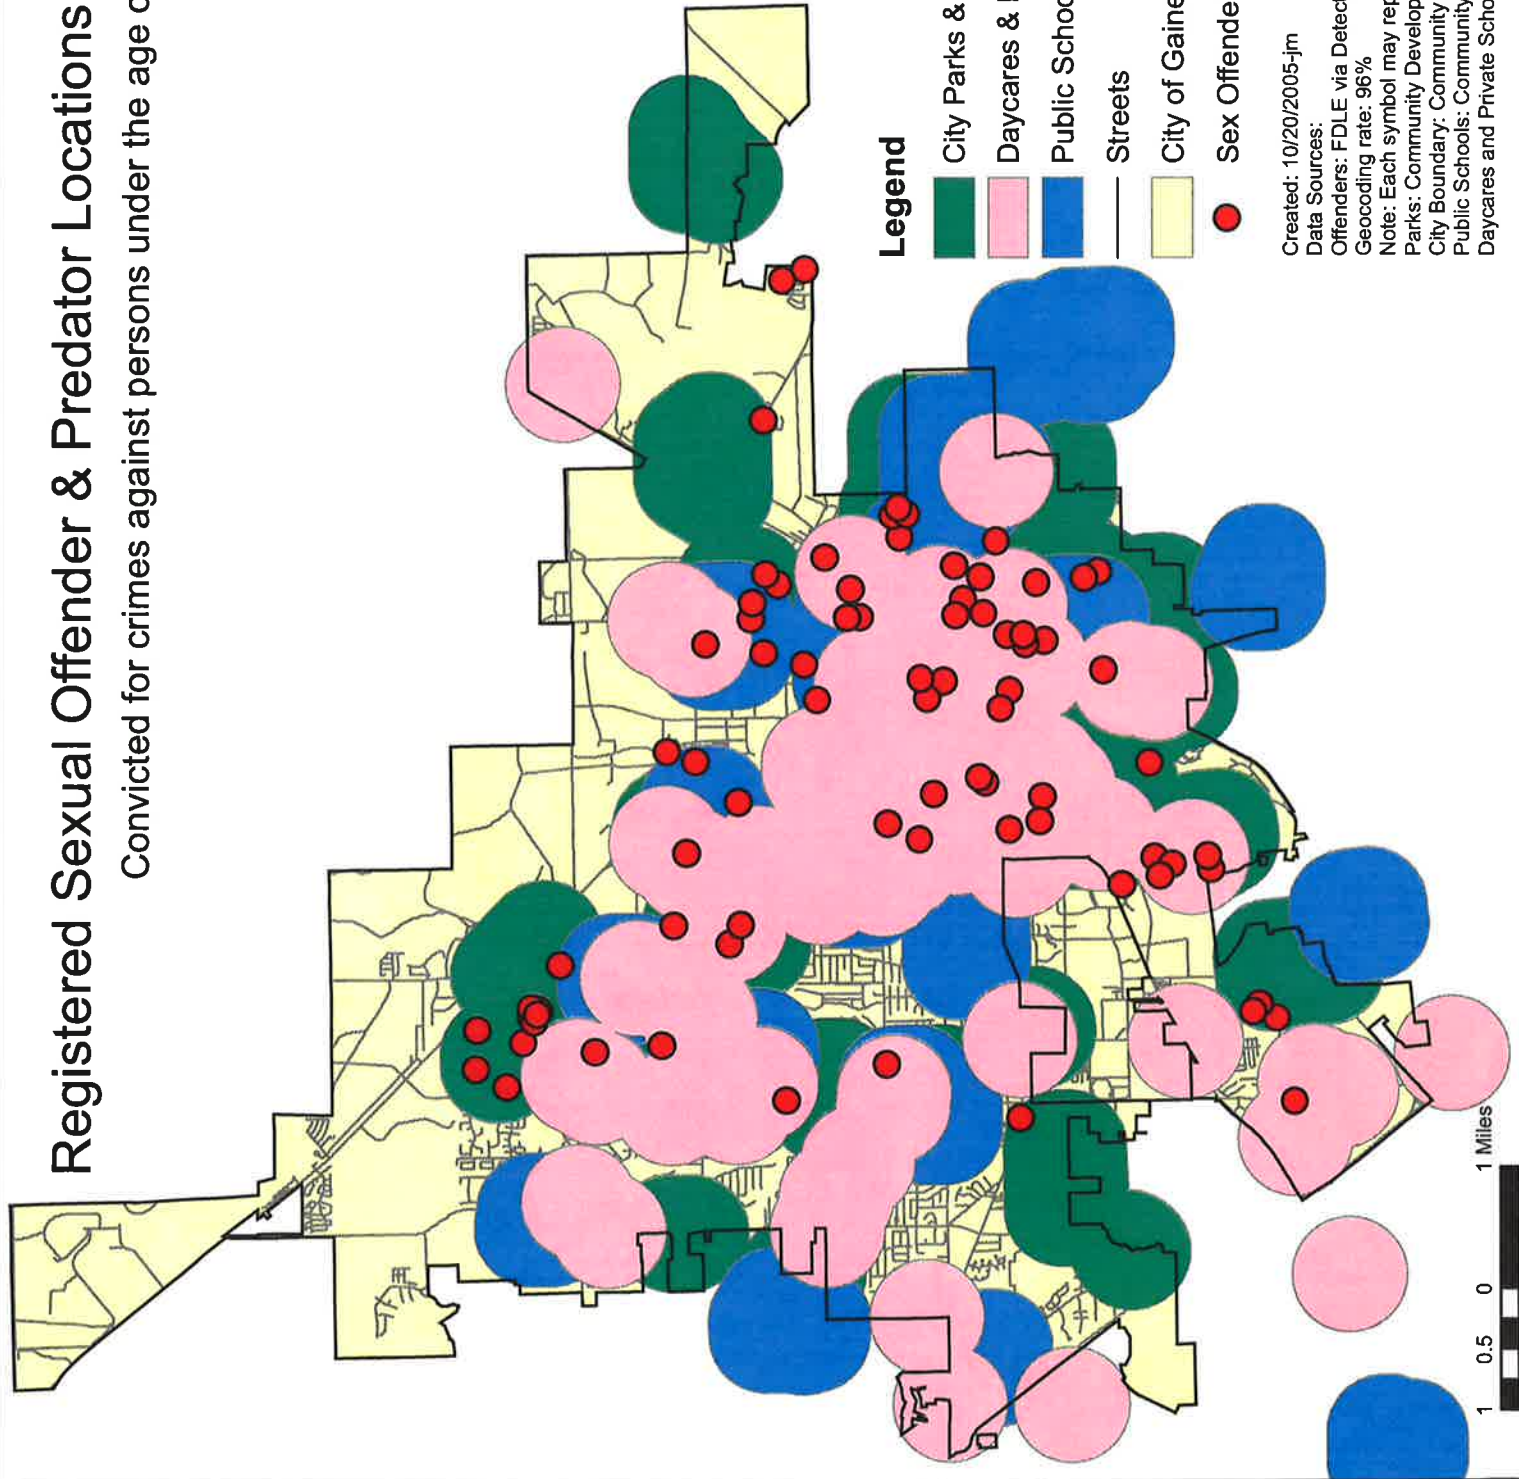

# Registered Sexual Offender & Predator Locations - 2000' Buffer

Convicted for crimes against persons under the age of 16

## Legend

- Daycares & Private Schools - 2000' Buffer
- Public Schools - 2000' Buffer
- City Parks & Tot Lots - 2000' Buffer
- Streets
- City of Gainesville
- Sex Offenders & Predators (n = 119)

Created: 10/20/2005-jm  
Data Sources:  
Offenders: FDLE via Detective Duane Diehl (current as of 10/4/05)  
Geocoding rate: 96%  
Note: Each symbol may represent more than one offender  
Parks: Community Development (cgparks revised per Capt Benck)  
City Boundary: Community Development (cgbound\_ply)  
Public Schools: Community Development (cgpub\_schools)  
Daycares and Private Schools: GPD

# Registered Sexual Offender & Predator Locations - 2500' Buffer

Convicted for crimes against persons under the age of 16

### Legend

- City Parks & Tot Lots - 2500' Buffer
- Daycares & Private Schools - 2500' Buffer
- Public Schools - 2500' Buffer
- Streets
- City of Gainesville
- Sex Offenders & Predators (n = 119)

Created: 10/20/2005-jm