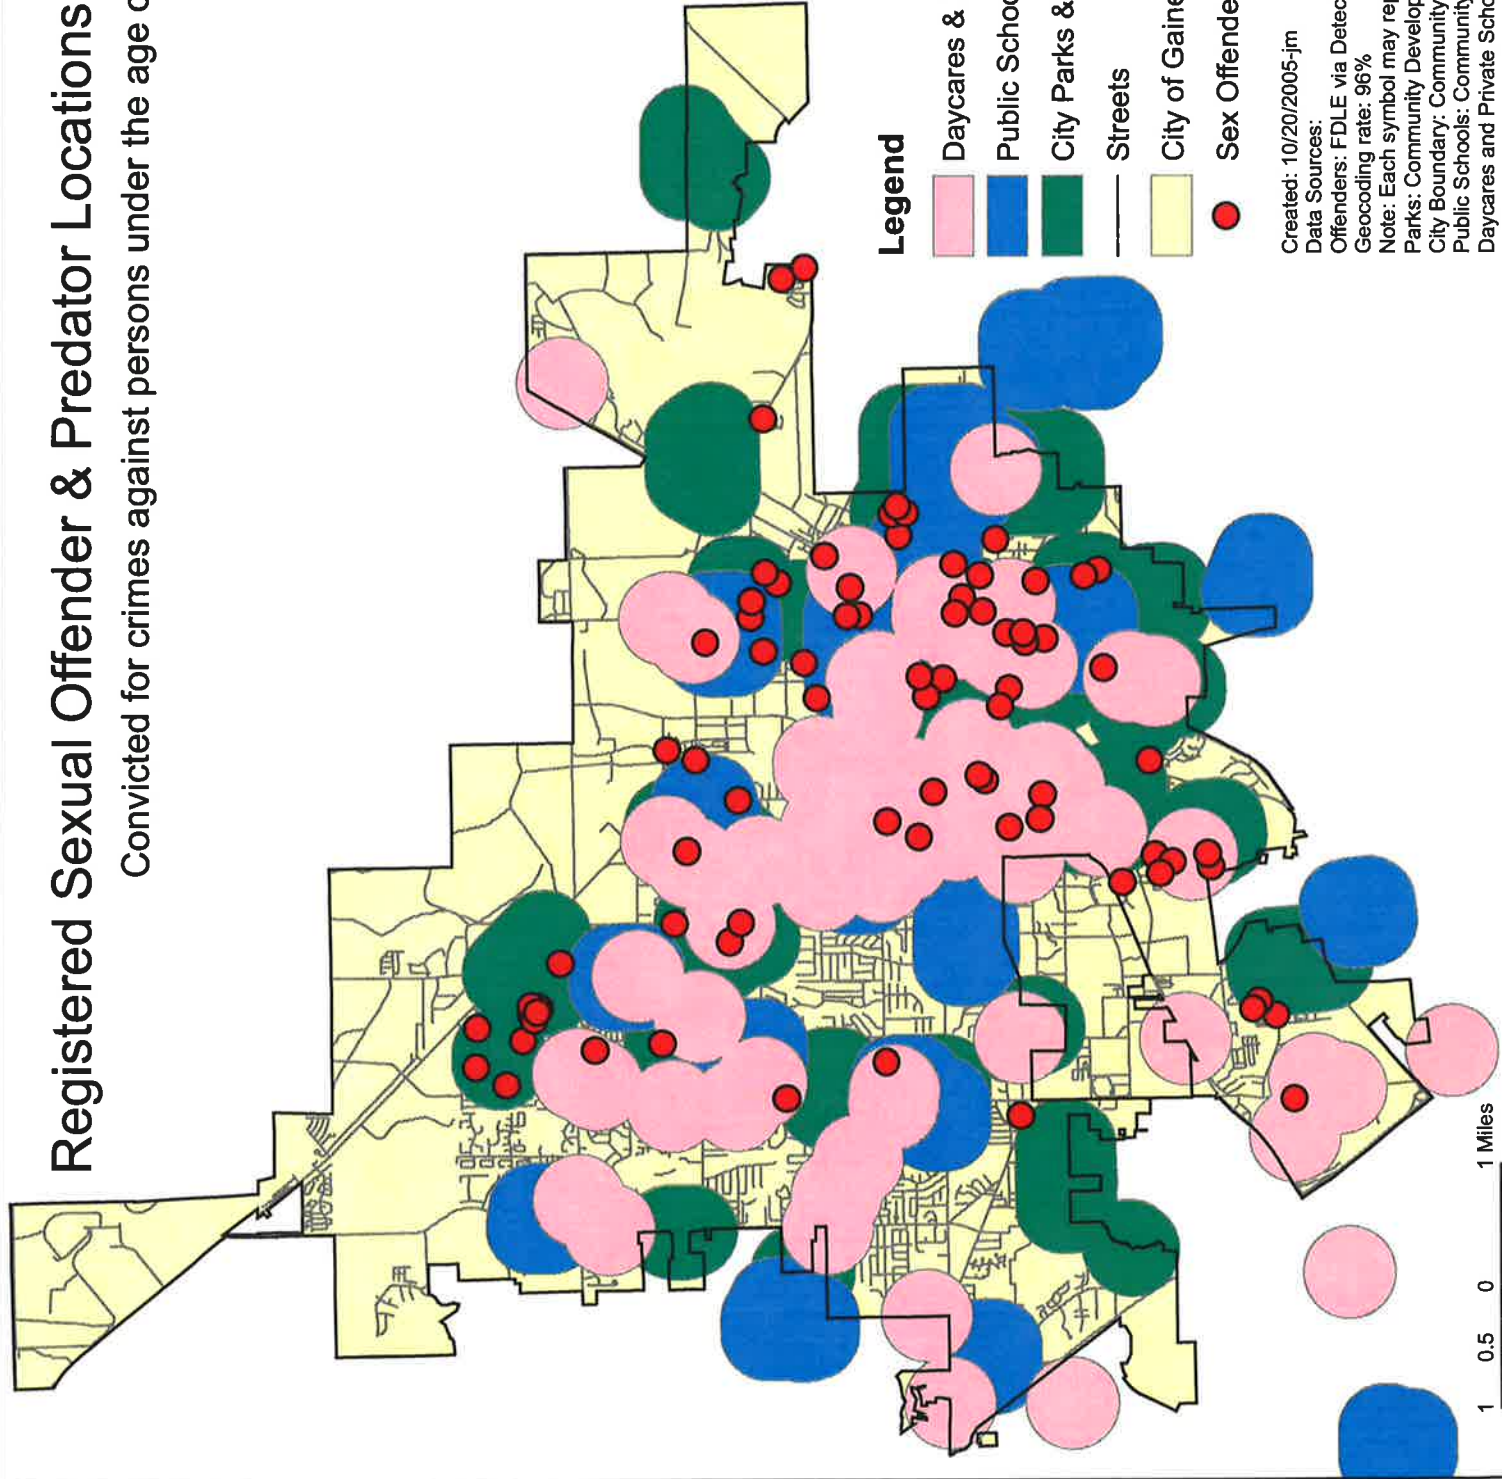

# Registered Sexual Offender & Predator Locations

Convicted for crimes against persons under the age of 16

Submitted

by  
Police Department.

## Legend

— Streets

City of Gainesville

● Sex Offenders & Predators (n = 119)

Created: 10/20/2005-jm

Data Sources:

Offenders: FDLE via Detective Duane Dieht

Geocoding rate: 96%

Note: Each symbol may represent more than one offender

# Registered Sexual Offender & Predator Locations - 2000' Buffer

Convicted for crimes against persons under the age of 16