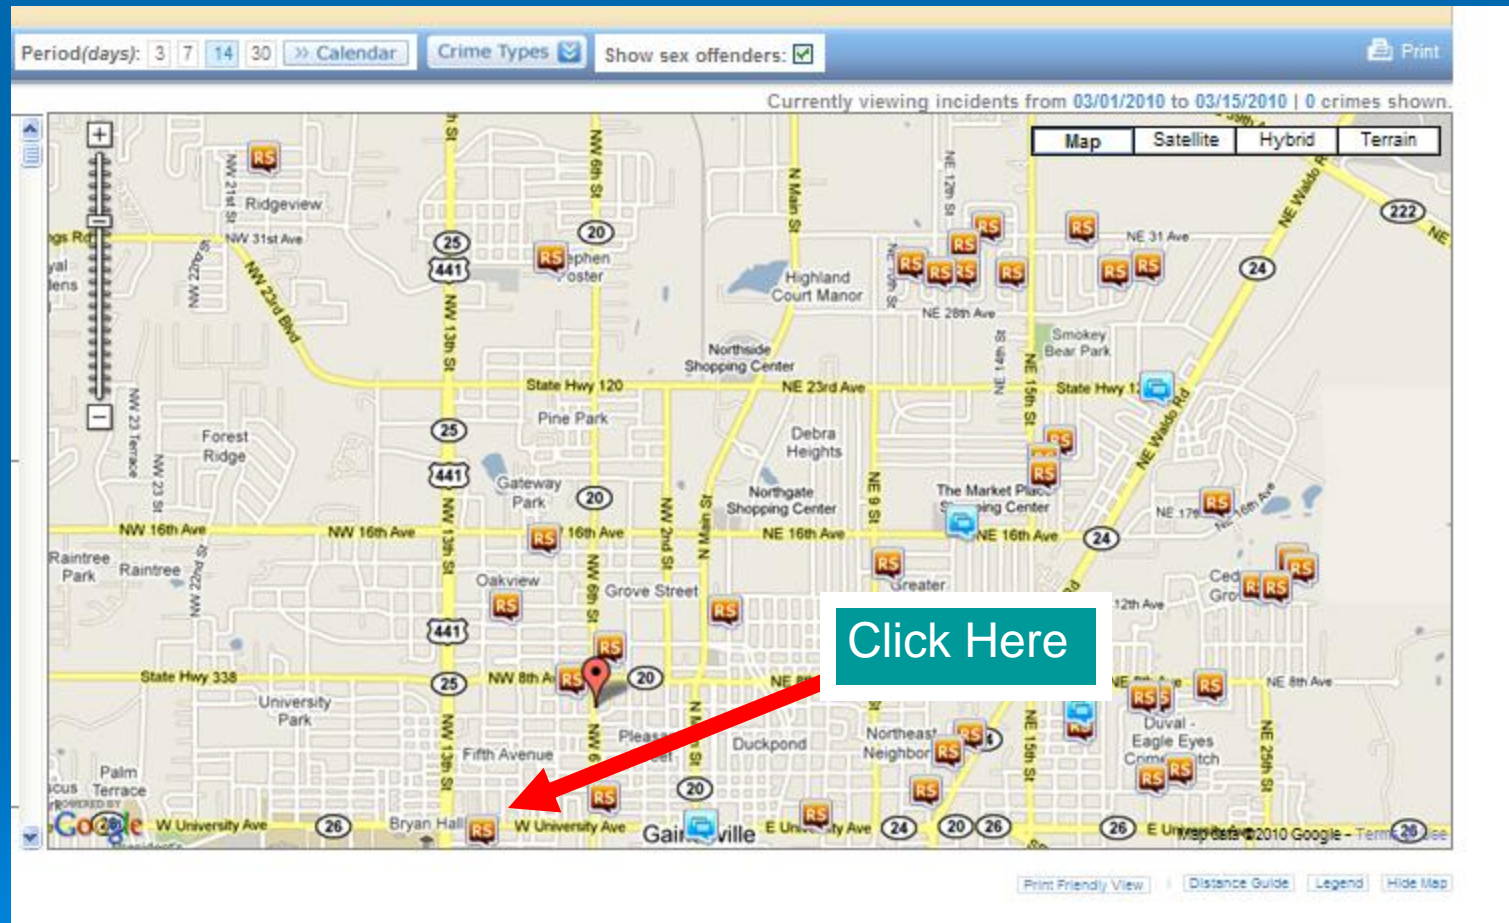

Registered Sex Offenders