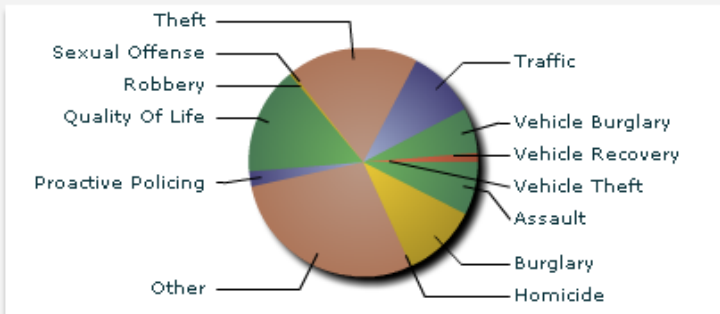

Crime As A Percentage of Total Crime