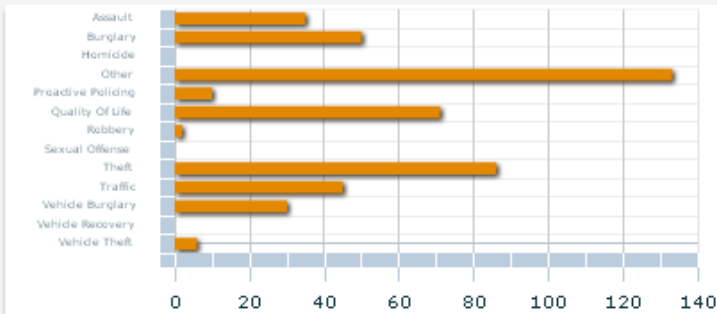

Analytics

Florida | Gainesville Police Department | Period (days): 3 | 7 | 14 | 30 >> Calendar | Interval: Daily

Number of Crimes