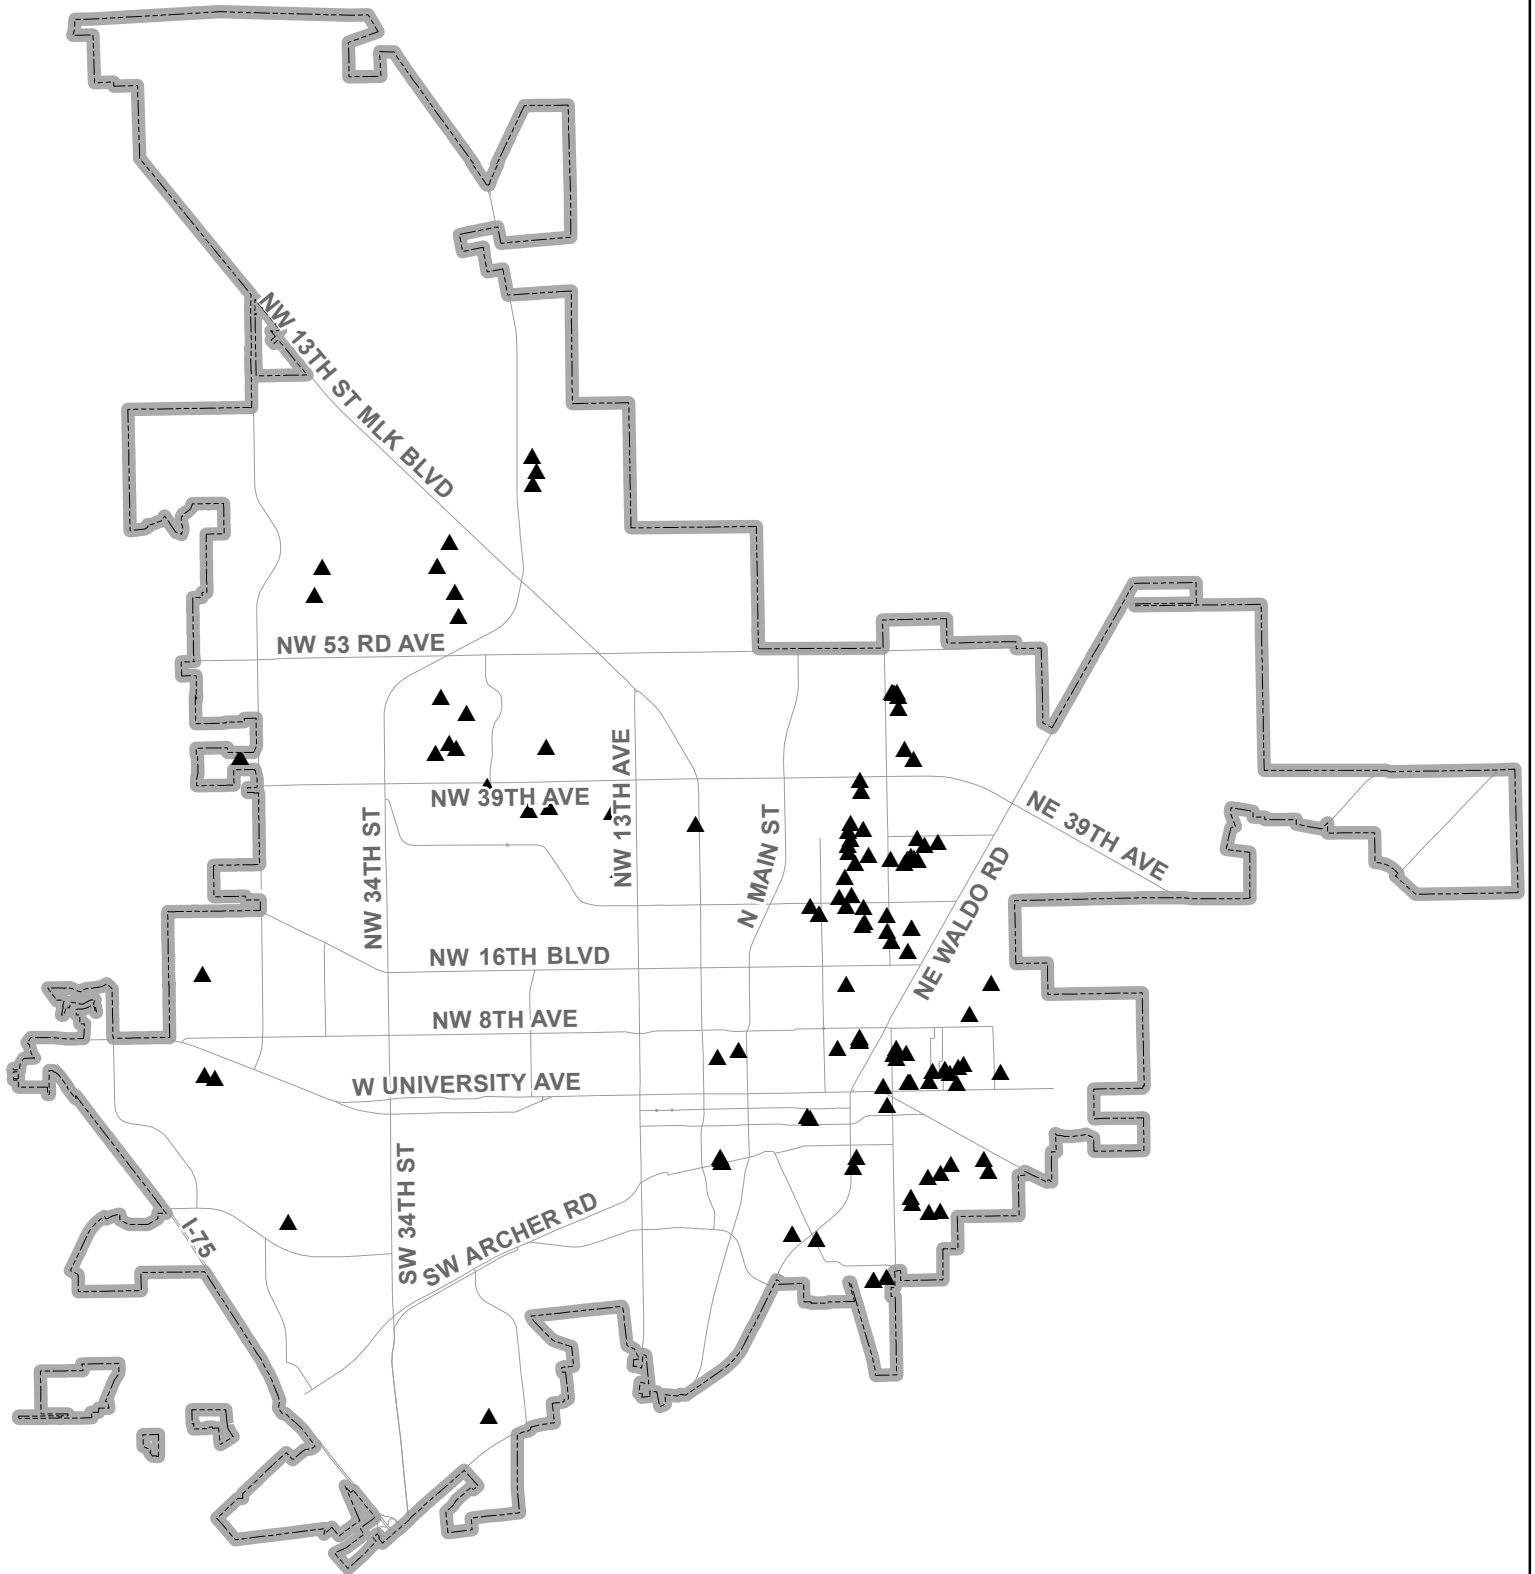

Assisted Housing Developments

Gainesville, FL

- ▲ Assisted Housing (all properties except distressed properties/
Owner & Renter Occupied)

N

Assisted Housing Developments

Gainesville, FL

▲ Loan Assistance (County SHIP, County NSP, Habitat for Humanity, NHDC, DPA)

Assisted Housing Developments

Gainesville, FL

- ▲ FHFC / LHFA Developments
(Florida Housing Finance Corporation/ Local Housing Finance Authority)

Assisted Housing Developments

Gainesville, FL

▲ HOME Developments (HUD - Home Investment Partnership Program)

Gainesville, FL

▲ Distressed Properties (Code Information)

N