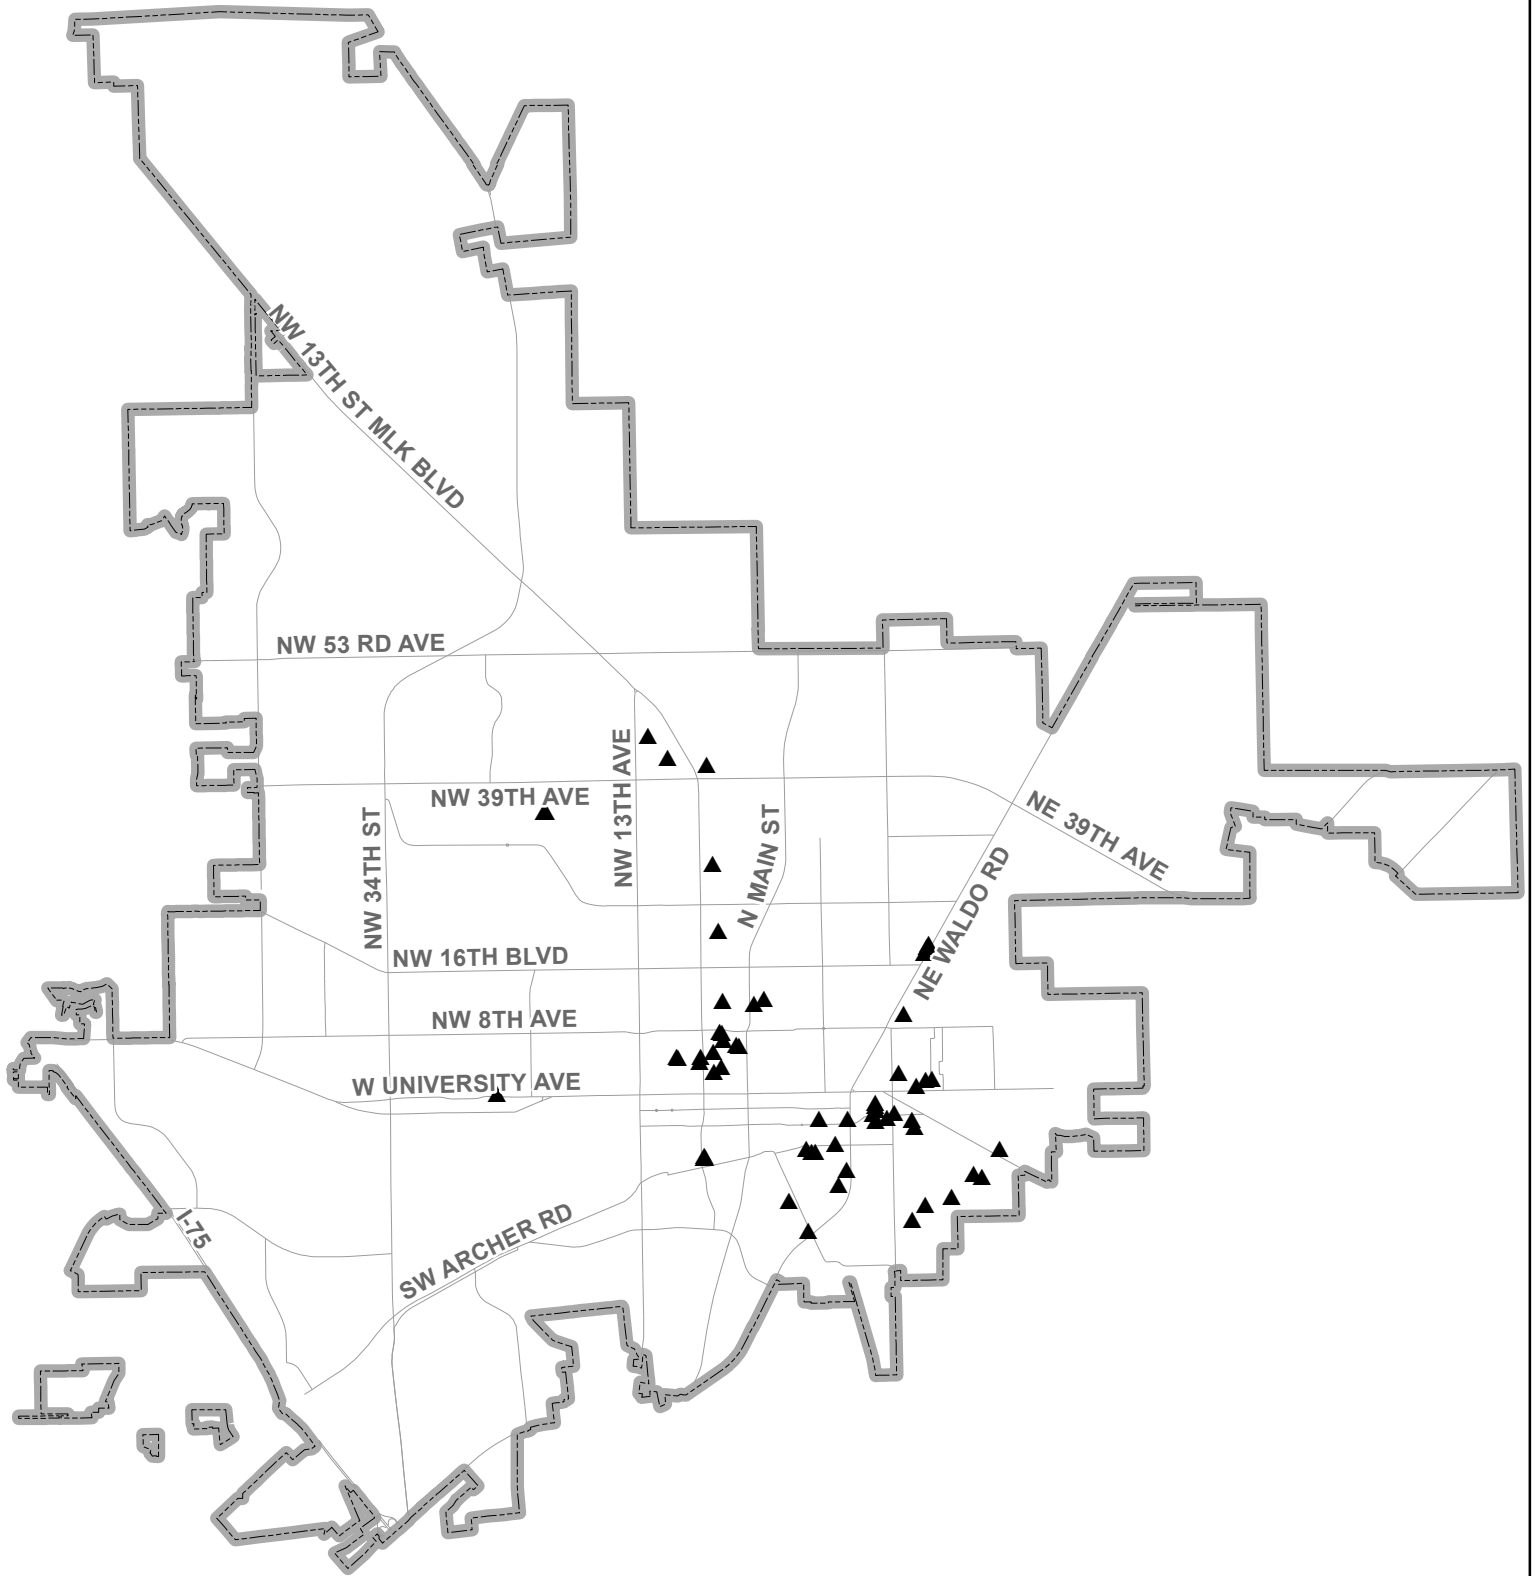

Assisted Housing Developments

Gainesville, FL

▲ HUD / RD Developments (HUD/USDA- Rural Development/ Renter Occupied)

Assisted Housing Developments

Gainesville, FL

▲ PHA Developments (Public Housing Authority/ Renter Occupied)