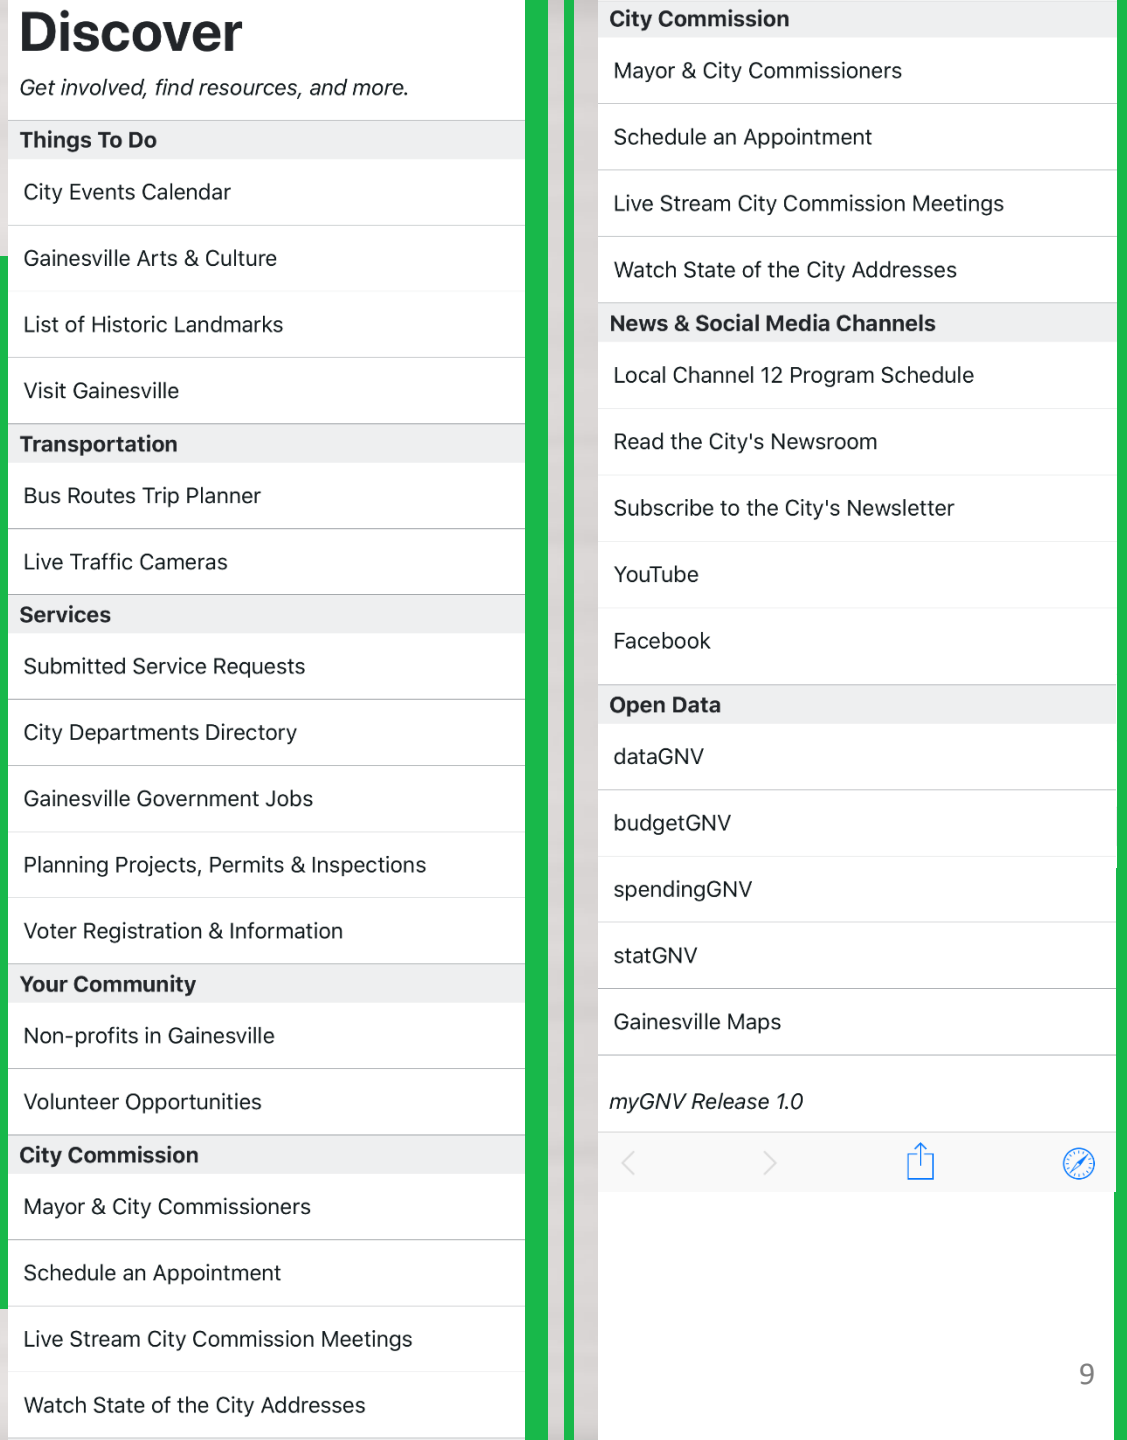

Discover Section

Provide shortcut links to high-traffic content that is published across multiple websites:

- Things to Do
- Transportation
- Services
- Your Community
- City Commission
- News & Social Media
- Open Data