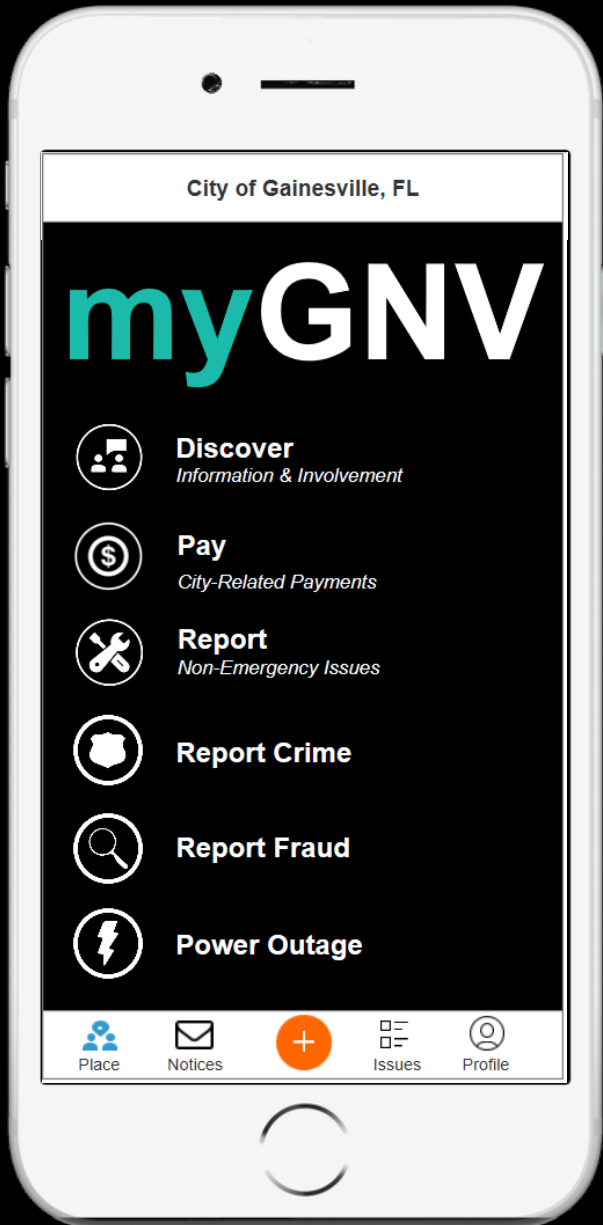

# myGNV

## Launch Update

**Strategic Initiatives**  
**October 17, 2019**

**Gainesville.**  
**Citizen centered**  
**People empowered**

**myGNV** is a mobile app that connects Gainesville residents with City services. Our vision is to be a single point of entry for residents who are on-the-go.