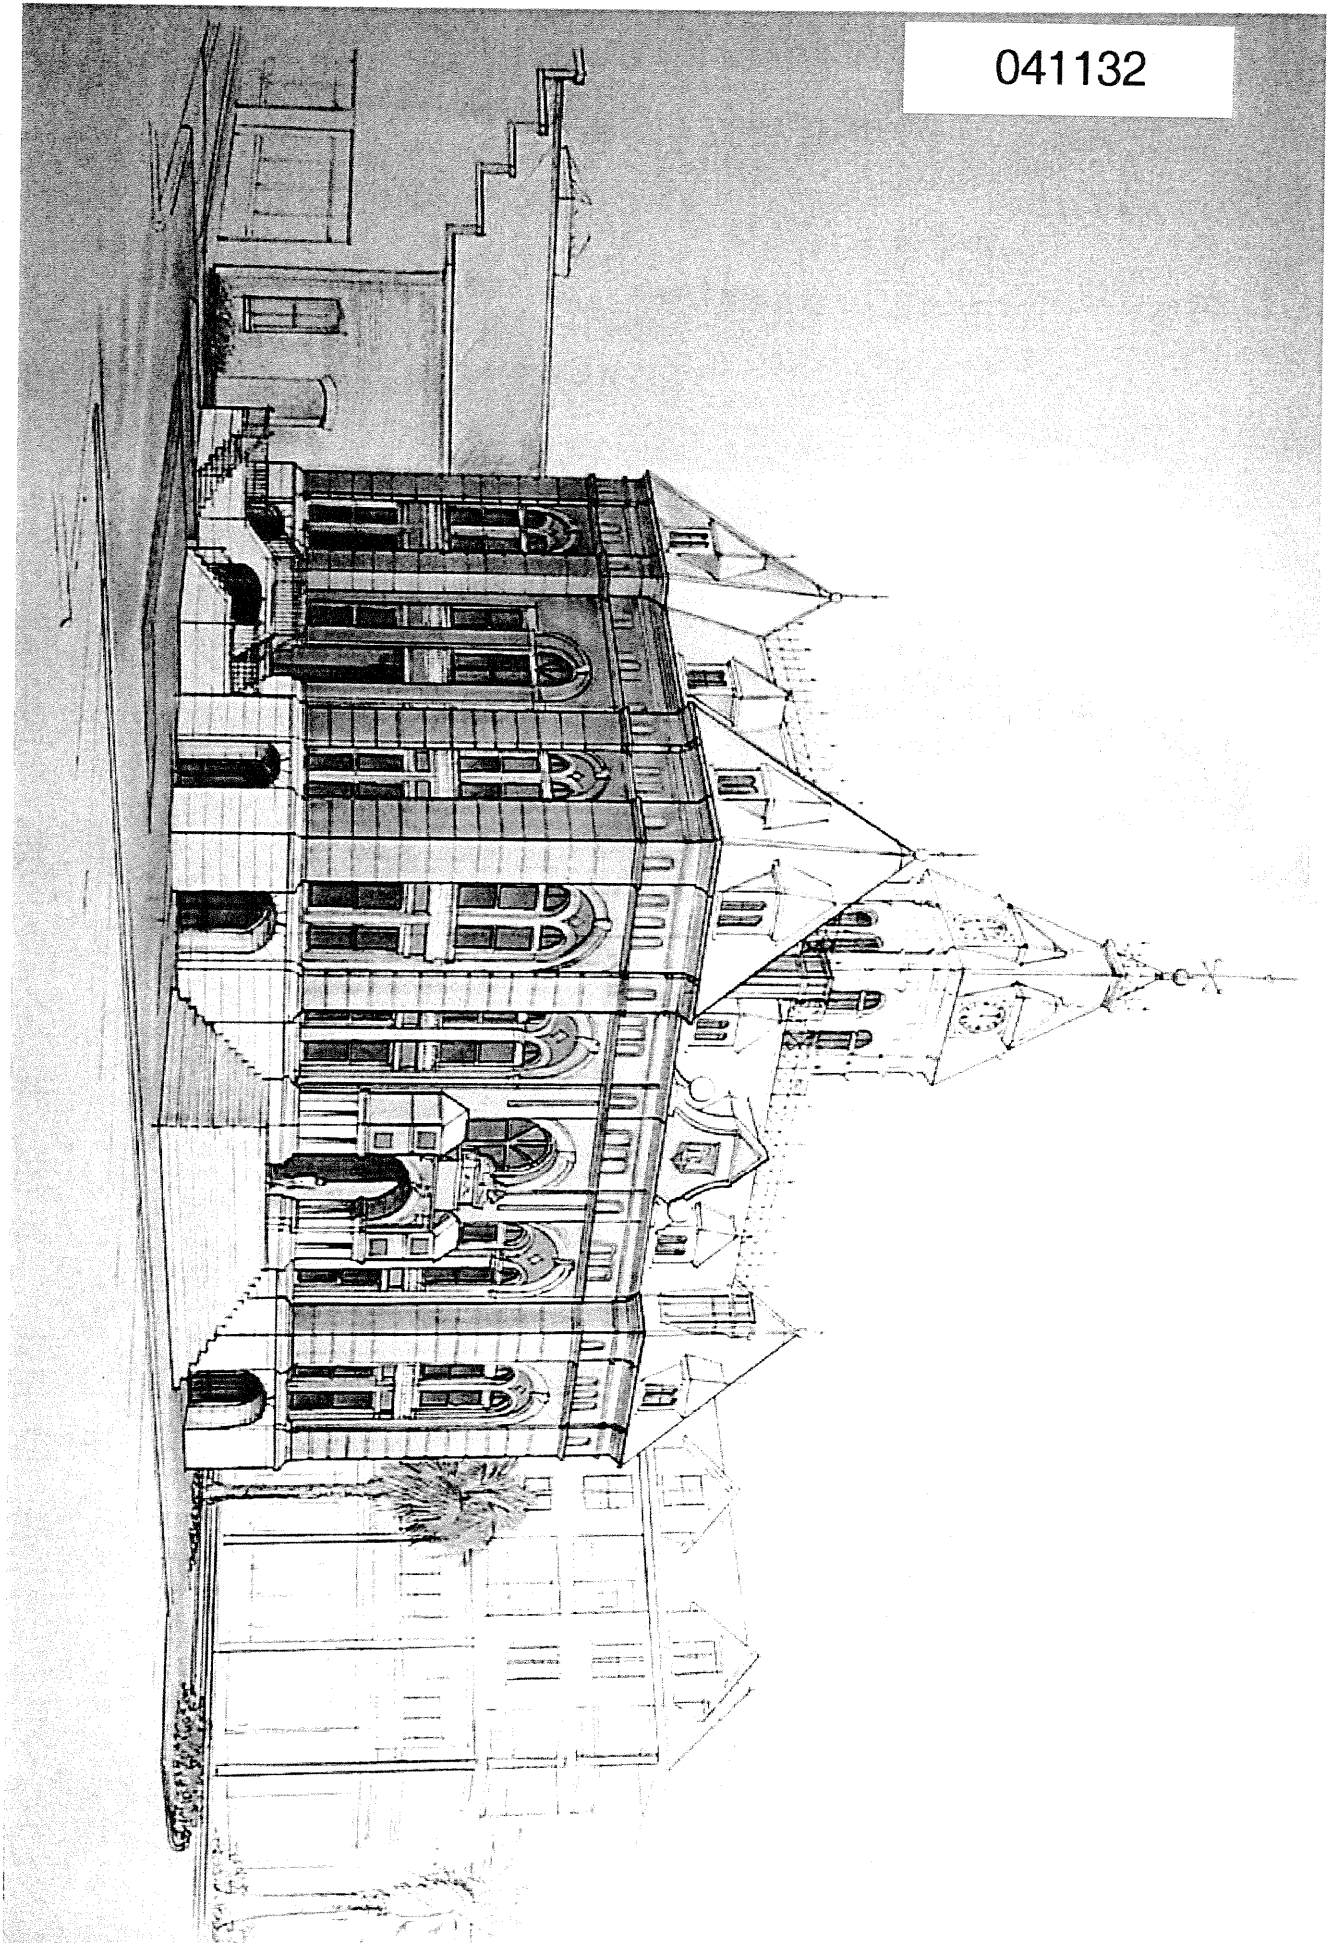

041132

VALET DROP OFF

VALET PARKING PAVILLION

LAWN

PLAZA

CAFE

SHOP

SHOP

CAFE

PLAZA

PLANTER

PLANTER

PUBLIC SIDEWALK

119'-2"

18'-0"

18'-0"

88'-4"

GROUND FLOOR PLAN  
SCALE 1/4" = 1'-0"