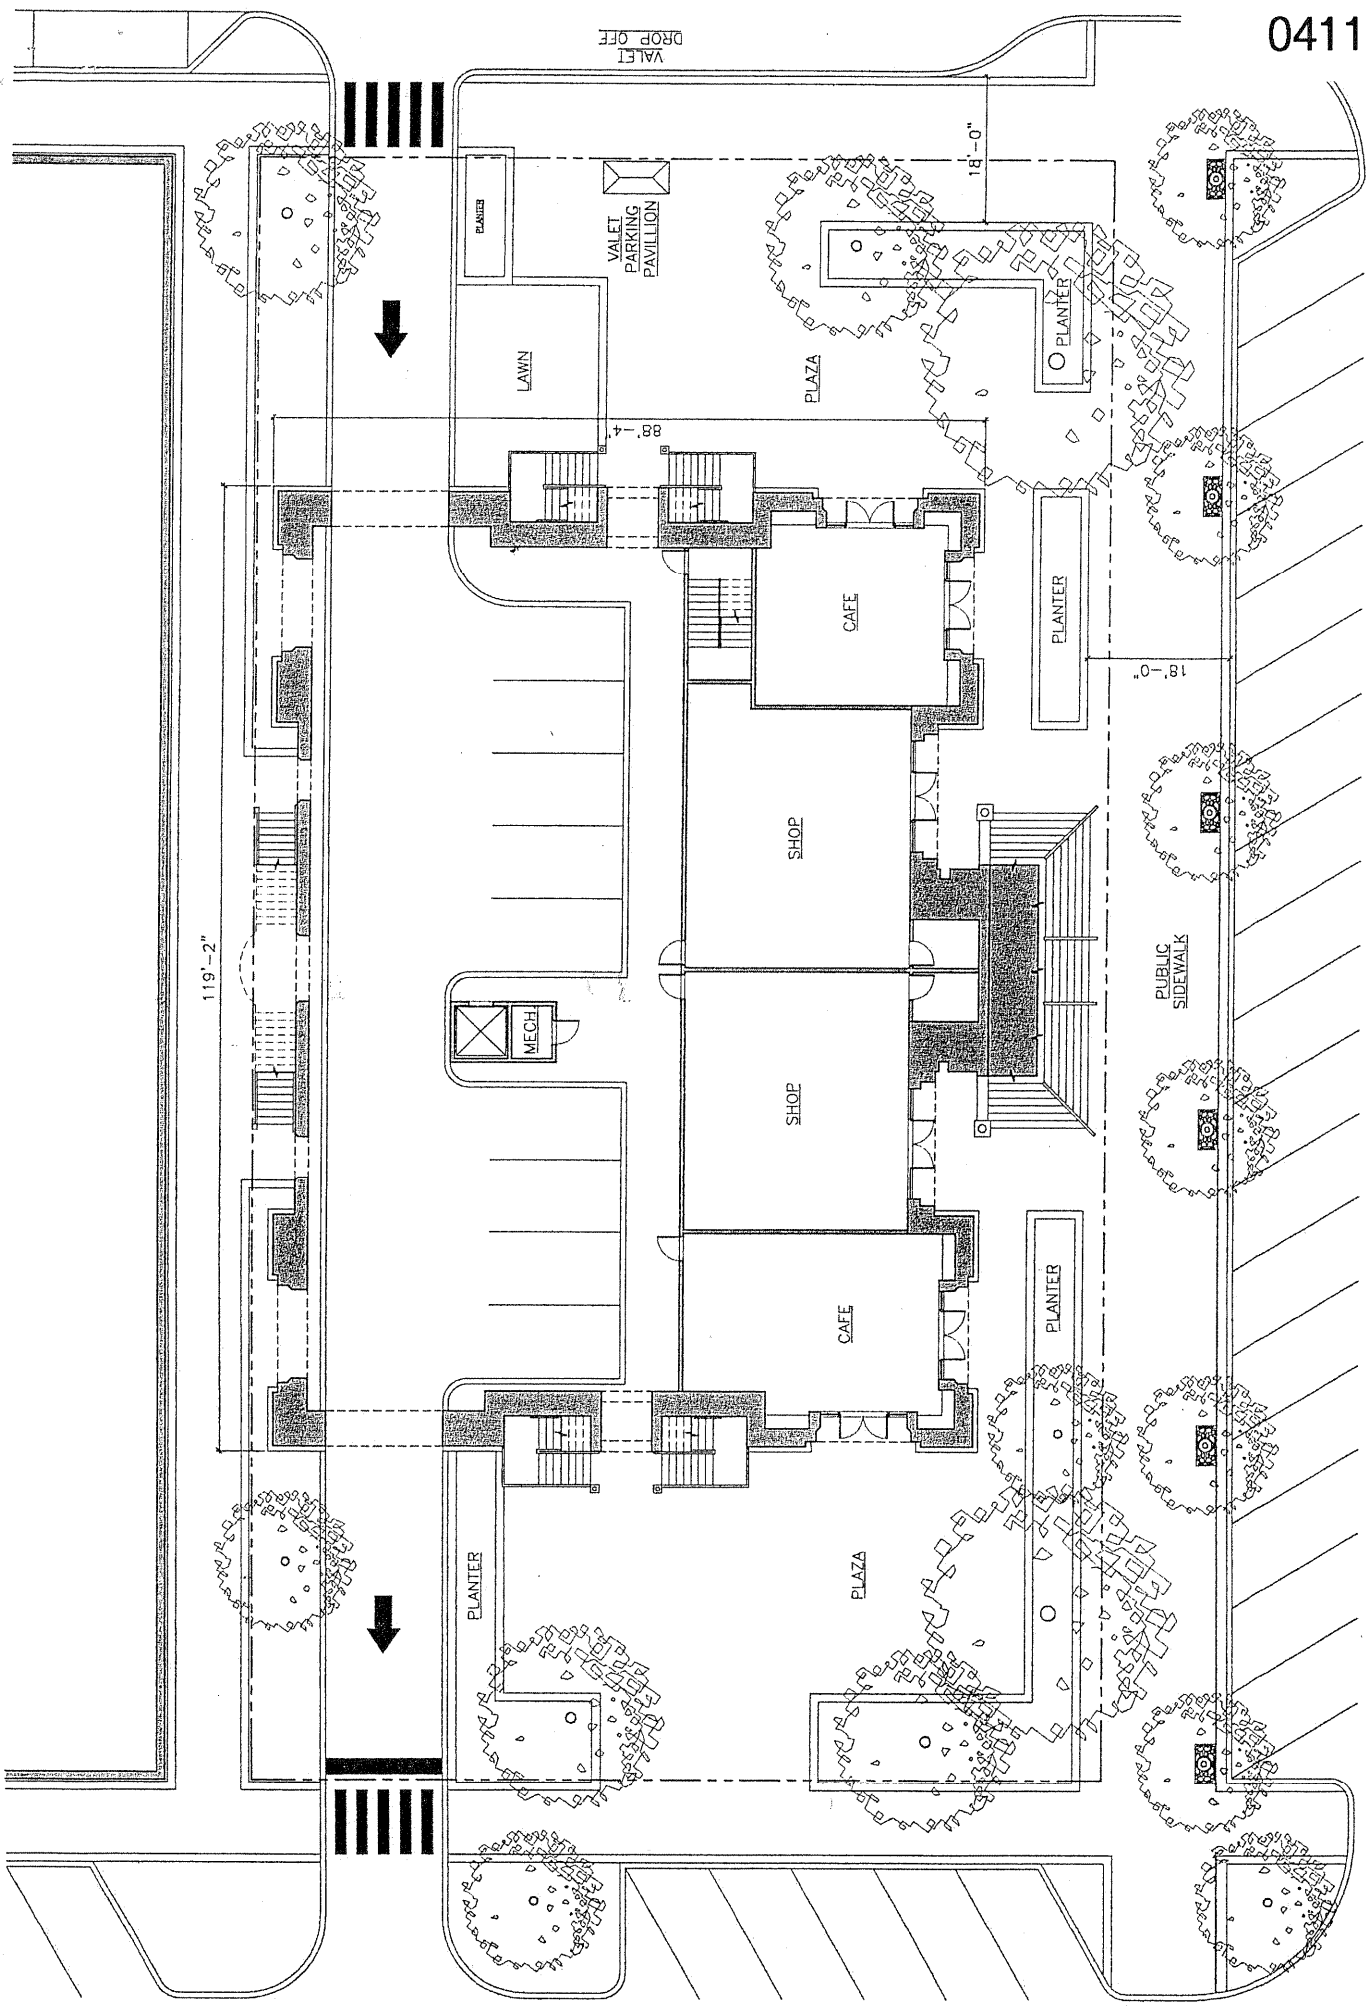

CAFE

PLAZA

PLANTER

PLANTER

PUBLIC SIDEWALK

119'-2"

18'-0"

18'-0"

88'-4"

GROUND FLOOR PLAN  
SCALE 1/4" = 1'-0"