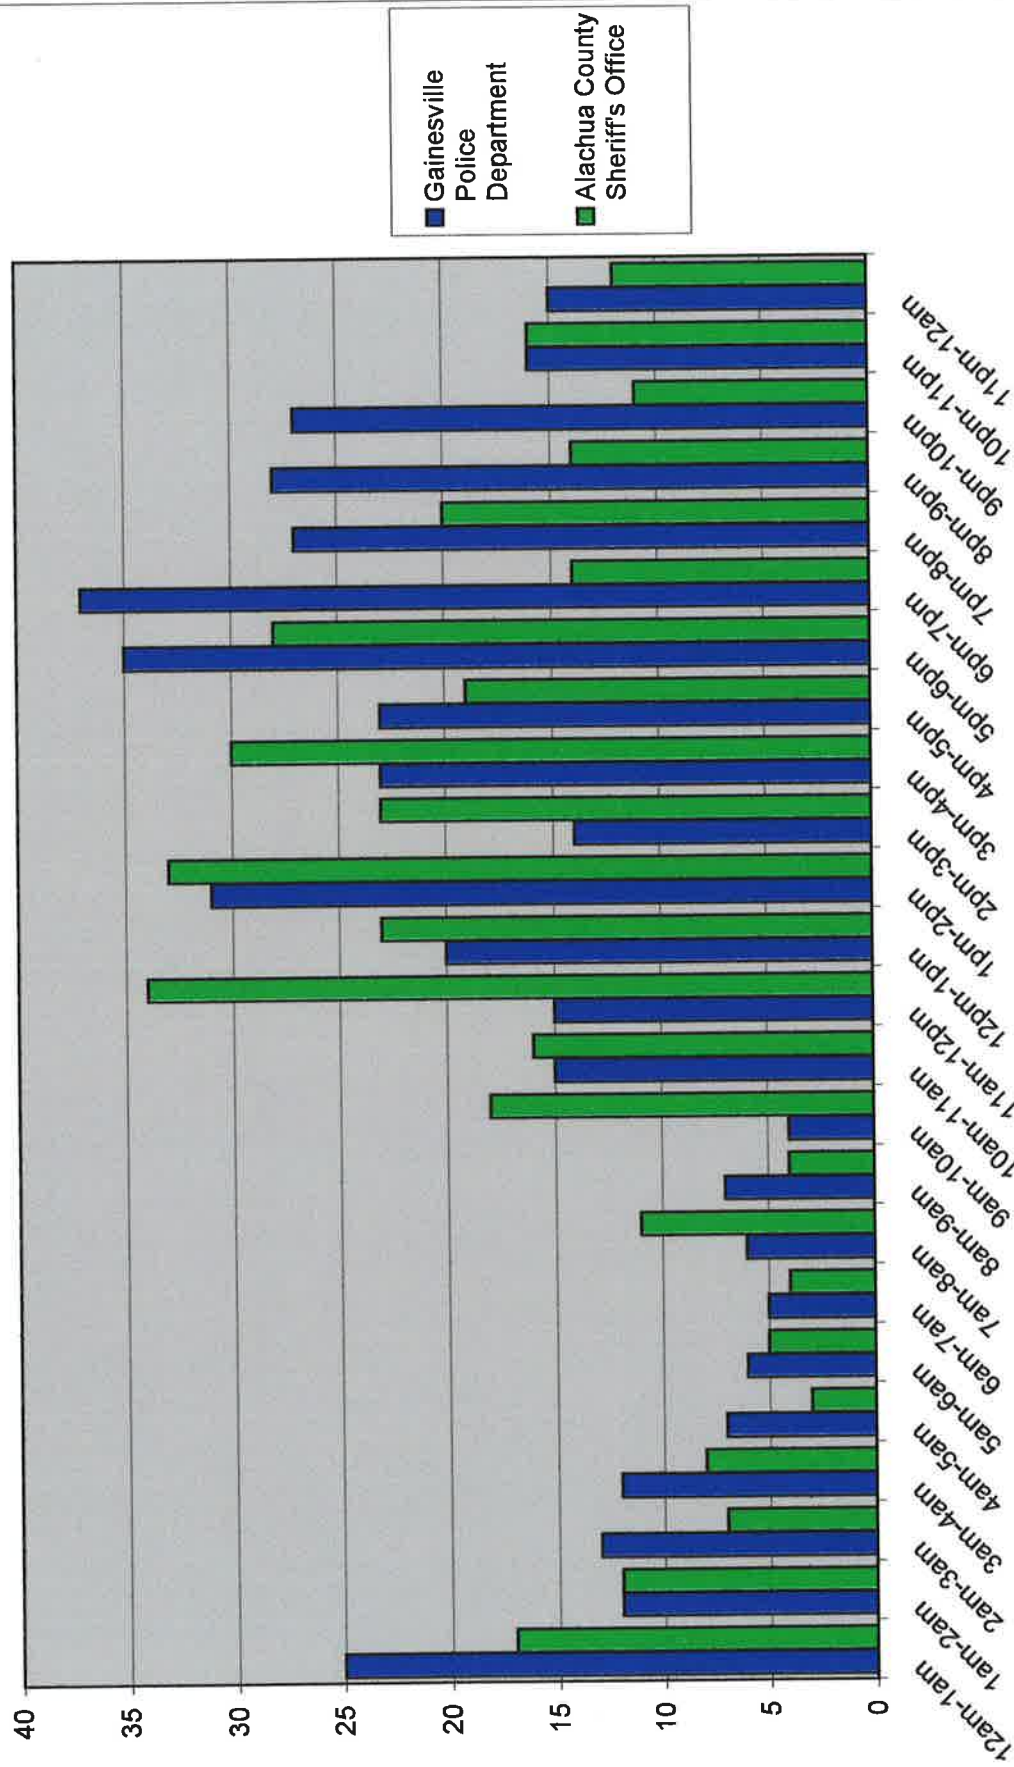

January-June 2002 Total Hourly Screenings

January - June Hourly Totals

| Times | On-Site | PreScreen |
|---------|---------|-----------|
| 12a-1a | 76 | 13 |
| 1a-2a | 36 | 10 |
| 2a-3a | 31 | 8 |
| 3a-4a | 29 | 9 |
| 4a-5a | 18 | 7 |
| 5a-6a | 17 | 3 |
| 6a-7a | 12 | 2 |
| 7a-8a | 20 | 2 |
| 8a-9a | 18 | 0 |
| 9a-10a | 22 | 3 |
| 10a-11a | 34 | 2 |
| 11a-12p | 64 | 3 |
| 12p-1p | 57 | 1 |
| 1p-2p | 65 | 4 |
| 2p-3p | 44 | 5 |
| 3p-4p | 62 | 2 |
| 4p-5p | 57 | 4 |
| 5p-6p | 71 | 11 |
| 6p-7p | 60 | 20 |
| 7p-8p | 55 | 12 |
| 8p-9p | 46 | 15 |
| 9p-10p | 55 | 18 |
| 10p-11p | 44 | 14 |
| 11p-12a | 44 | 3 |

GPD & ASO Hourly

| | GPD | ASO |
|-----------|-----|-----|
| 12am-1am | 25 | 17 |
| 1am-2am | 12 | 12 |
| 2am-3am | 13 | 7 |
| 3am-4am | 12 | 8 |
| 4am-5am | 7 | 3 |
| 5am-6am | 6 | 5 |
| 6am-7am | 5 | 4 |
| 7am-8am | 6 | 11 |
| 8am-9am | 7 | 4 |
| 9am-10am | 4 | 18 |
| 10am-11am | 15 | 16 |
| 11am-12pm | 15 | 34 |
| 12pm-1pm | 20 | 23 |
| 1pm-2pm | 31 | 33 |
| 2pm-3pm | 14 | 23 |
| 3pm-4pm | 23 | 30 |
| 4pm-5pm | 23 | 19 |
| 5pm-6pm | 35 | 28 |
| 6pm-7pm | 37 | 14 |
| 7pm-8pm | 27 | 20 |
| 8pm-9pm | 28 | 14 |
| 9pm-10pm | 27 | 11 |
| 10pm-11pm | 16 | 16 |
| 11pm-12am | 15 | 12 |

GPD by Hour

GPD Totals by Hour for January - June

| | |
|-----------|----|
| 12am-1am | 25 |
| 1am-2am | 12 |
| 2am-3am | 13 |
| 3am-4am | 12 |
| 4am-5am | 7 |
| 5am-6am | 6 |
| 6am-7am | 5 |
| 7am-8am | 6 |
| 8am-9am | 7 |
| 9am-10am | 4 |
| 10am-11am | 15 |
| 11am-12pm | 15 |
| 12pm-1pm | 20 |
| 1pm-2pm | 31 |
| 2pm-3pm | 14 |
| 3pm-4pm | 23 |
| 4pm-5pm | 23 |
| 5pm-6pm | 35 |
| 6pm-7pm | 37 |
| 7pm-8pm | 27 |
| 8pm-9pm | 28 |
| 9pm-10pm | 27 |
| 10pm-11pm | 16 |
| 11pm-12am | 15 |