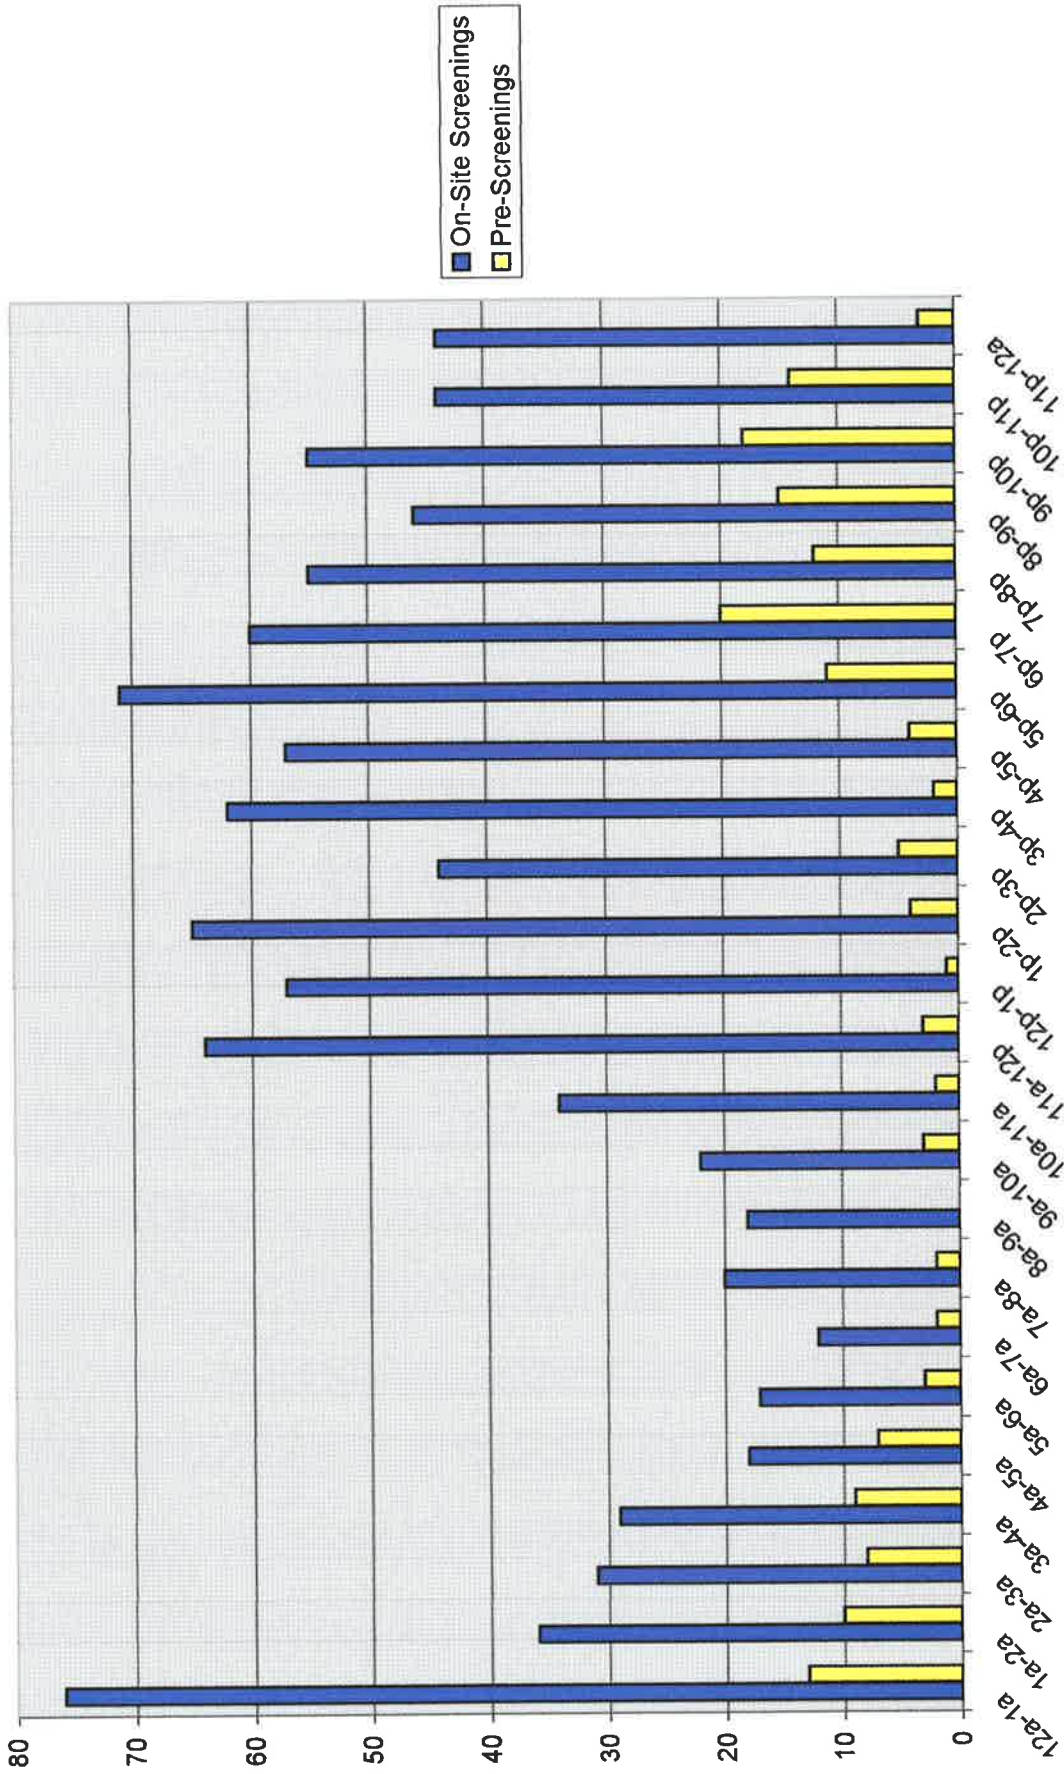

January-June 2002 Total Hourly Screenings

January - June Hourly Totals

| Times | On-Site | PreScreen |
|---------|---------|-----------|
| 12a-1a | 76 | 13 |
| 1a-2a | 36 | 10 |
| 2a-3a | 31 | 8 |
| 3a-4a | 29 | 9 |
| 4a-5a | 18 | 7 |
| 5a-6a | 17 | 3 |
| 6a-7a | 12 | 2 |
| 7a-8a | 20 | 2 |
| 8a-9a | 18 | 0 |
| 9a-10a | 22 | 3 |
| 10a-11a | 34 | 2 |
| 11a-12p | 64 | 3 |
| 12p-1p | 57 | 1 |
| 1p-2p | 65 | 4 |
| 2p-3p | 44 | 5 |
| 3p-4p | 62 | 2 |
| 4p-5p | 57 | 4 |
| 5p-6p | 71 | 11 |
| 6p-7p | 60 | 20 |
| 7p-8p | 55 | 12 |
| 8p-9p | 46 | 15 |
| 9p-10p | 55 | 18 |
| 10p-11p | 44 | 14 |
| 11p-12a | 44 | 3 |

GPD & ASO Hourly

| | GPD | ASO |
|-----------|-----|-----|
| 12am-1am | 25 | 17 |
| 1am-2am | 12 | 12 |
| 2am-3am | 13 | 7 |
| 3am-4am | 12 | 8 |
| 4am-5am | 7 | 3 |
| 5am-6am | 6 | 5 |
| 6am-7am | 5 | 4 |
| 7am-8am | 6 | 11 |
| 8am-9am | 7 | 4 |
| 9am-10am | 4 | 18 |
| 10am-11am | 15 | 16 |
| 11am-12pm | 15 | 34 |
| 12pm-1pm | 20 | 23 |
| 1pm-2pm | 31 | 33 |
| 2pm-3pm | 14 | 23 |
| 3pm-4pm | 23 | 30 |
| 4pm-5pm | 23 | 19 |
| 5pm-6pm | 35 | 28 |
| 6pm-7pm | 37 | 14 |
| 7pm-8pm | 27 | 20 |
| 8pm-9pm | 28 | 14 |
| 9pm-10pm | 27 | 11 |
| 10pm-11pm | 16 | 16 |
| 11pm-12am | 15 | 12 |

GPD by Hour

GPD Totals by Hour for January - June

| | |
|-----------|----|
| 12am-1am | 25 |
| 1am-2am | 12 |
| 2am-3am | 13 |
| 3am-4am | 12 |
| 4am-5am | 7 |
| 5am-6am | 6 |
| 6am-7am | 5 |
| 7am-8am | 6 |
| 8am-9am | 7 |
| 9am-10am | 4 |
| 10am-11am | 15 |
| 11am-12pm | 15 |
| 12pm-1pm | 20 |
| 1pm-2pm | 31 |
| 2pm-3pm | 14 |
| 3pm-4pm | 23 |
| 4pm-5pm | 23 |
| 5pm-6pm | 35 |
| 6pm-7pm | 37 |
| 7pm-8pm | 27 |
| 8pm-9pm | 28 |
| 9pm-10pm | 27 |
| 10pm-11pm | 16 |
| 11pm-12am | 15 |