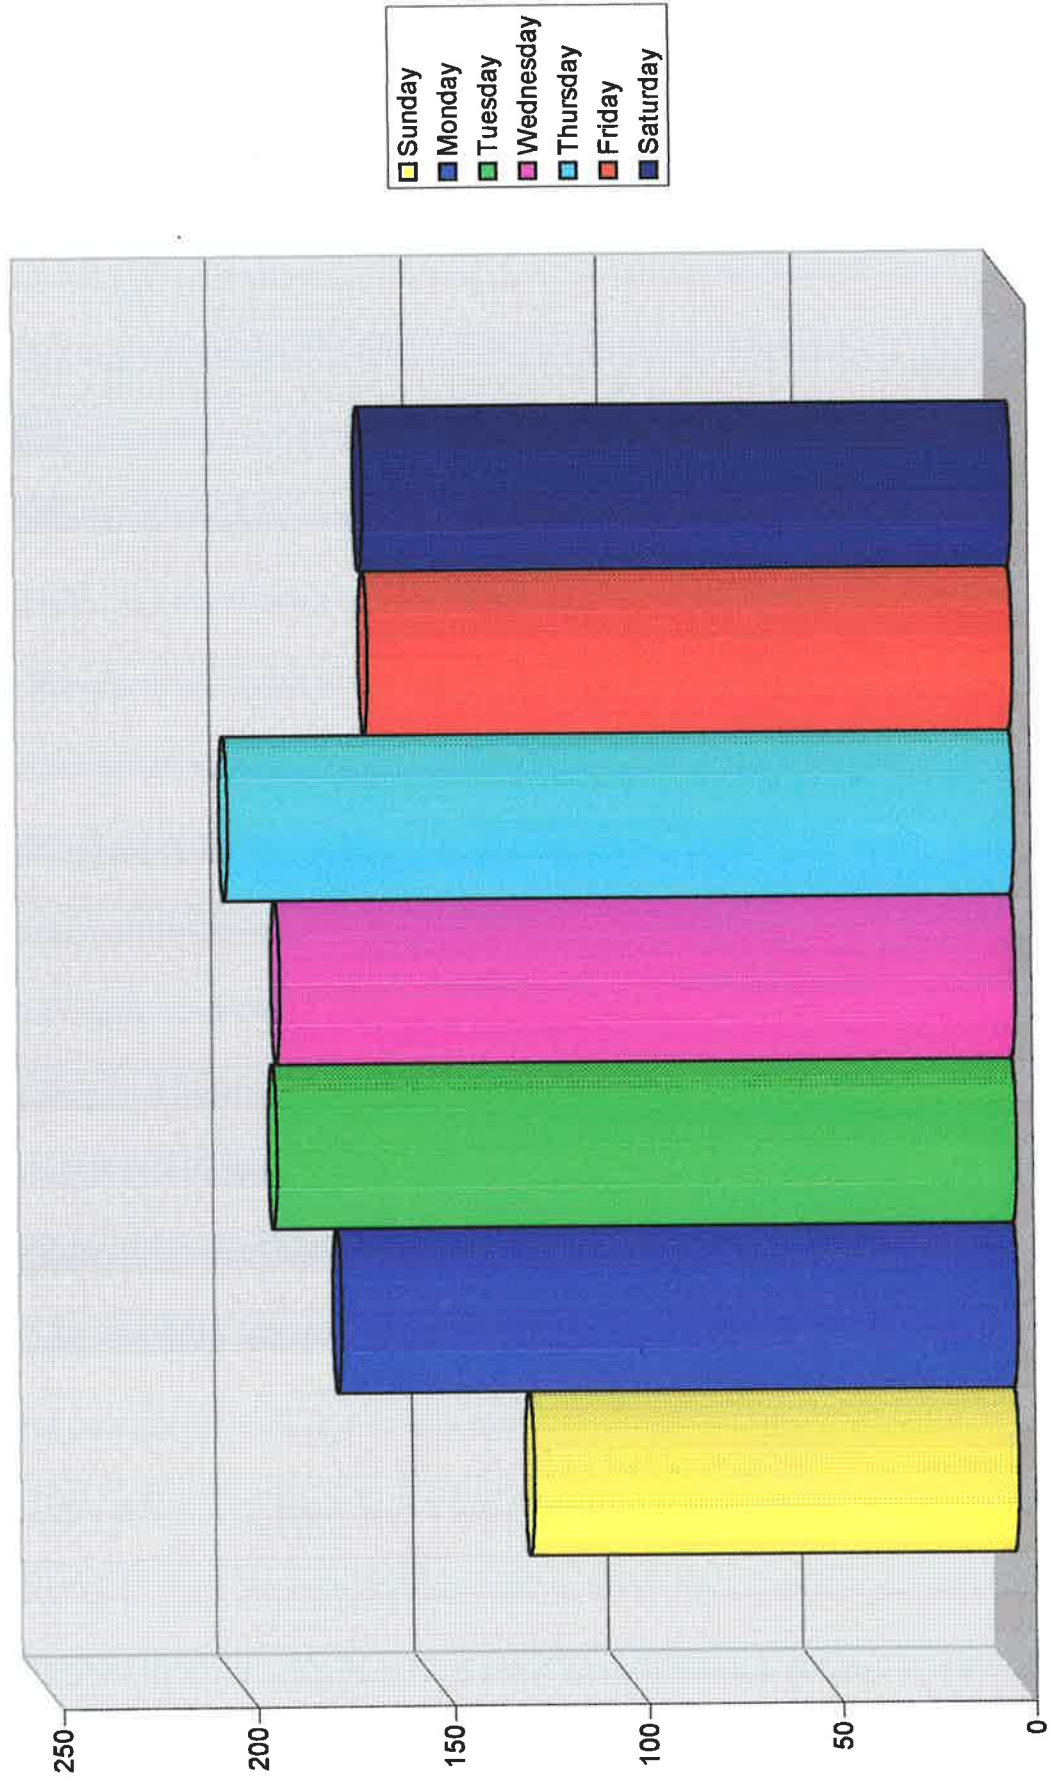

January - June Daily Totals

Daily Totals for January - June 2002

Sunday	125
Monday	174
Tuesday	190
Wednesday	189
Thursday	202
Friday	166
Saturday	167