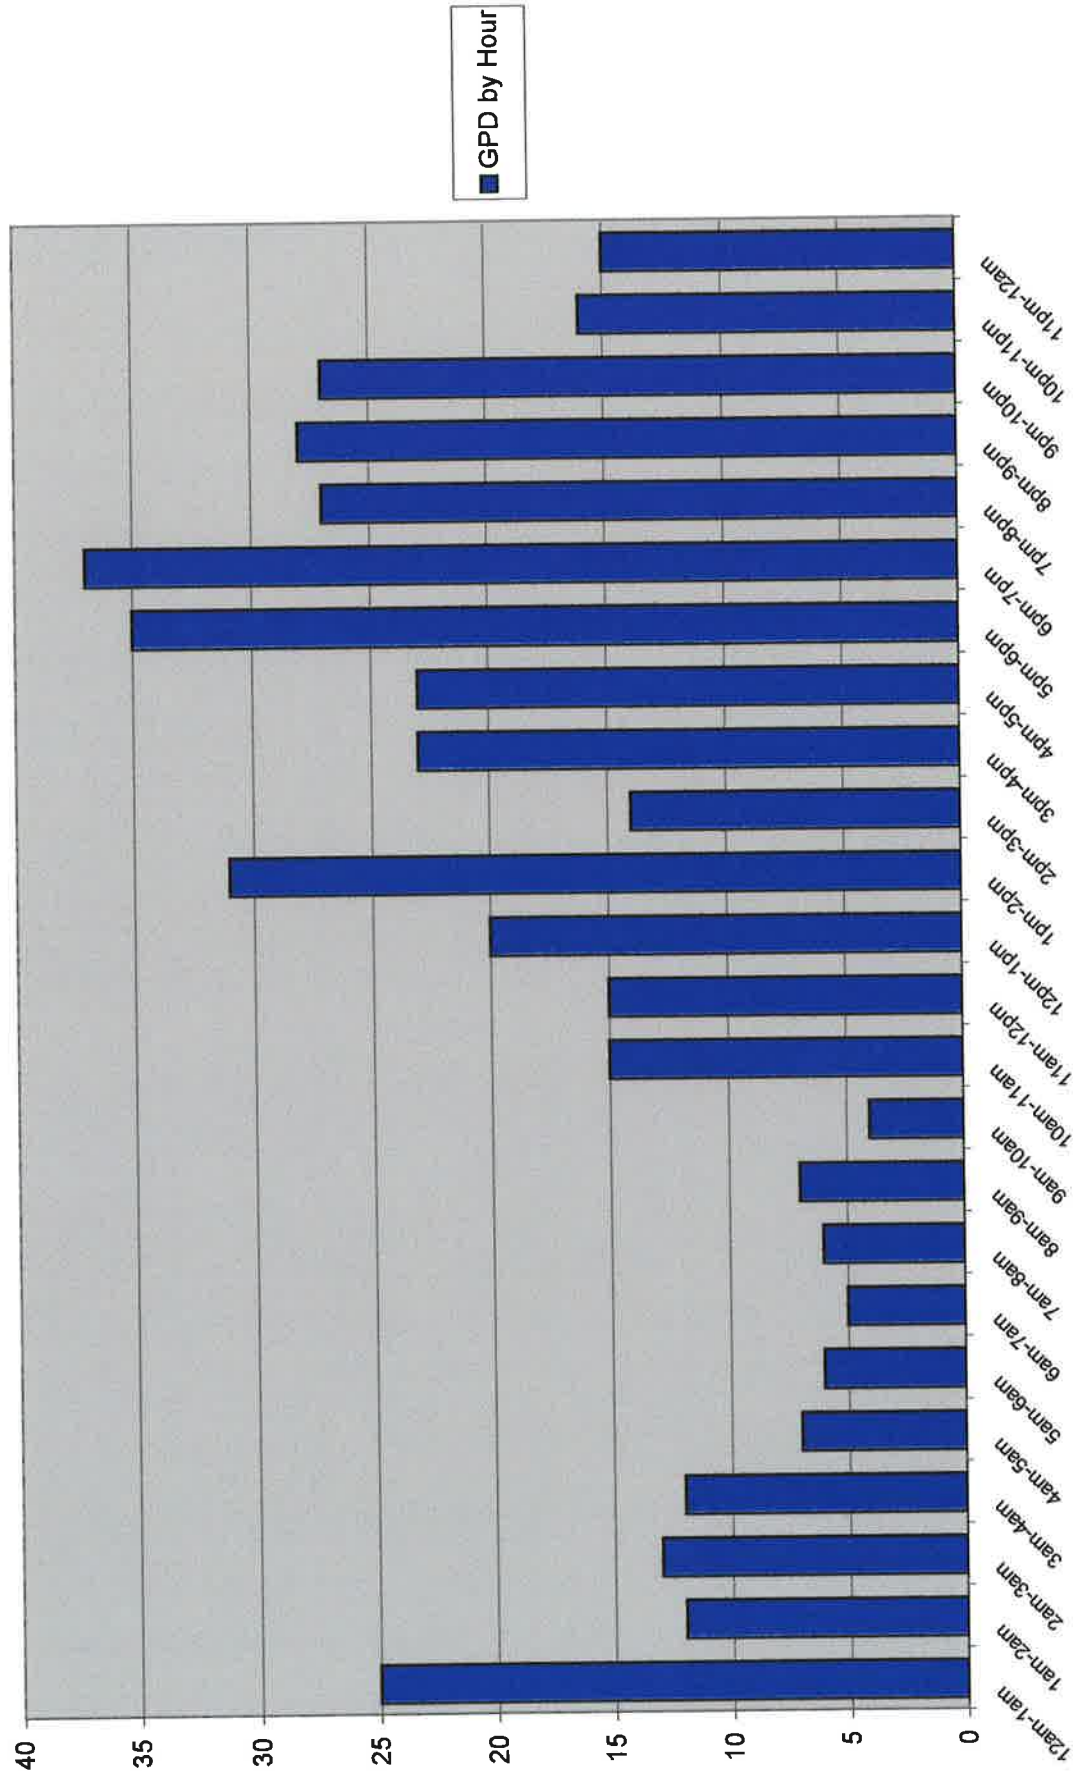

January-June 2002 Total Hourly Screenings

January - June Hourly Totals

| Times | On-Site | PreScreen |
|---------|---------|-----------|
| 12a-1a | 76 | 13 |
| 1a-2a | 36 | 10 |
| 2a-3a | 31 | 8 |
| 3a-4a | 29 | 9 |
| 4a-5a | 18 | 7 |
| 5a-6a | 17 | 3 |
| 6a-7a | 12 | 2 |
| 7a-8a | 20 | 2 |
| 8a-9a | 18 | 0 |
| 9a-10a | 22 | 3 |
| 10a-11a | 34 | 2 |
| 11a-12p | 64 | 3 |
| 12p-1p | 57 | 1 |
| 1p-2p | 65 | 4 |
| 2p-3p | 44 | 5 |
| 3p-4p | 62 | 2 |
| 4p-5p | 57 | 4 |
| 5p-6p | 71 | 11 |
| 6p-7p | 60 | 20 |
| 7p-8p | 55 | 12 |
| 8p-9p | 46 | 15 |
| 9p-10p | 55 | 18 |
| 10p-11p | 44 | 14 |
| 11p-12a | 44 | 3 |

GPD & ASO Hourly

| | GPD | ASO |
|-----------|-----|-----|
| 12am-1am | 25 | 17 |
| 1am-2am | 12 | 12 |
| 2am-3am | 13 | 7 |
| 3am-4am | 12 | 8 |
| 4am-5am | 7 | 3 |
| 5am-6am | 6 | 5 |
| 6am-7am | 5 | 4 |
| 7am-8am | 6 | 11 |
| 8am-9am | 7 | 4 |
| 9am-10am | 4 | 18 |
| 10am-11am | 15 | 16 |
| 11am-12pm | 15 | 34 |
| 12pm-1pm | 20 | 23 |
| 1pm-2pm | 31 | 33 |
| 2pm-3pm | 14 | 23 |
| 3pm-4pm | 23 | 30 |
| 4pm-5pm | 23 | 19 |
| 5pm-6pm | 35 | 28 |
| 6pm-7pm | 37 | 14 |
| 7pm-8pm | 27 | 20 |
| 8pm-9pm | 28 | 14 |
| 9pm-10pm | 27 | 11 |
| 10pm-11pm | 16 | 16 |
| 11pm-12am | 15 | 12 |

GPD by Hour

GPD Totals by Hour for January - June

| | |
|-----------|----|
| 12am-1am | 25 |
| 1am-2am | 12 |
| 2am-3am | 13 |
| 3am-4am | 12 |
| 4am-5am | 7 |
| 5am-6am | 6 |
| 6am-7am | 5 |
| 7am-8am | 6 |
| 8am-9am | 7 |
| 9am-10am | 4 |
| 10am-11am | 15 |
| 11am-12pm | 15 |
| 12pm-1pm | 20 |
| 1pm-2pm | 31 |
| 2pm-3pm | 14 |
| 3pm-4pm | 23 |
| 4pm-5pm | 23 |
| 5pm-6pm | 35 |
| 6pm-7pm | 37 |
| 7pm-8pm | 27 |
| 8pm-9pm | 28 |
| 9pm-10pm | 27 |
| 10pm-11pm | 16 |
| 11pm-12am | 15 |