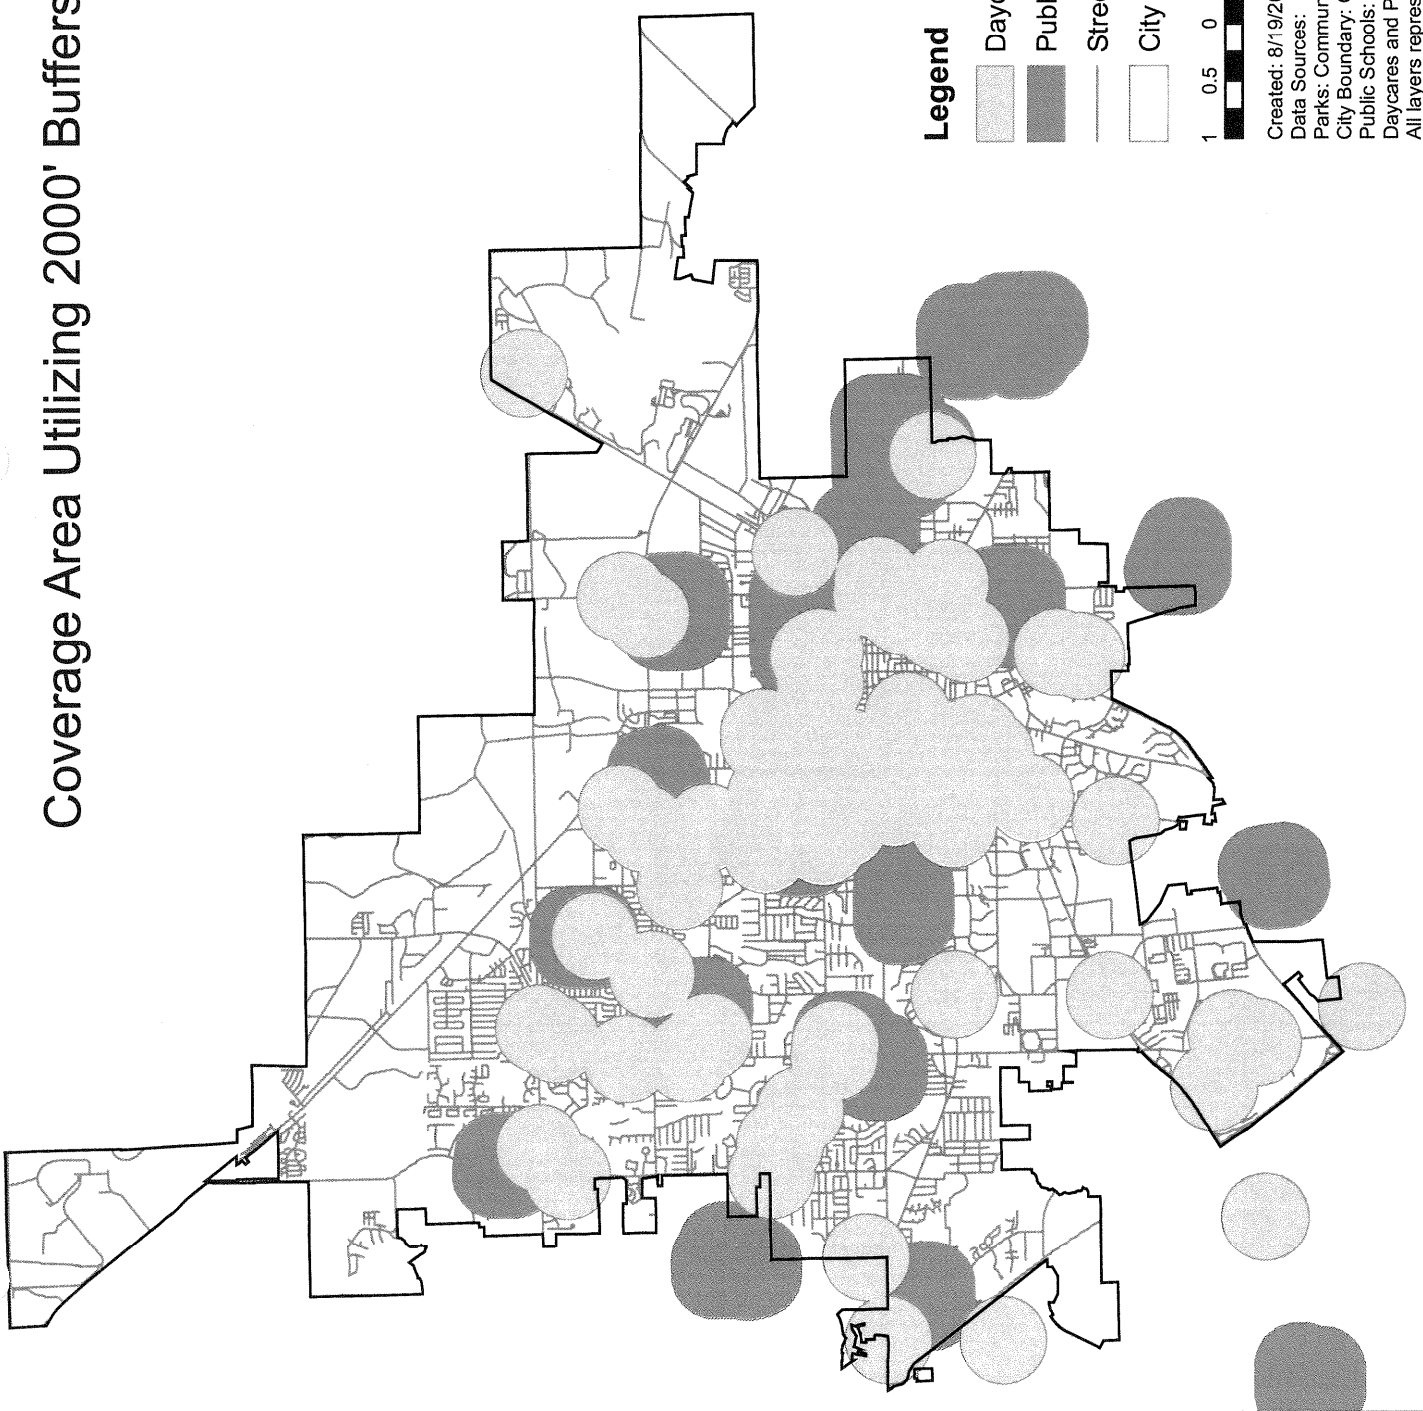

# Coverage Area Utilizing 1500' Buffers

## Legend

- Daycares & Private Schools - 1500' Buffer
- Public Schools - 1500' Buffer
- Streets
- City of Gainesville

Created: 8/19/2005-jm

Data Sources:

Parks: Community Development (cgparks)

City Boundary: Community Development (cgbound\_ply)

# Coverage Area Utilizing 2000' Buffers