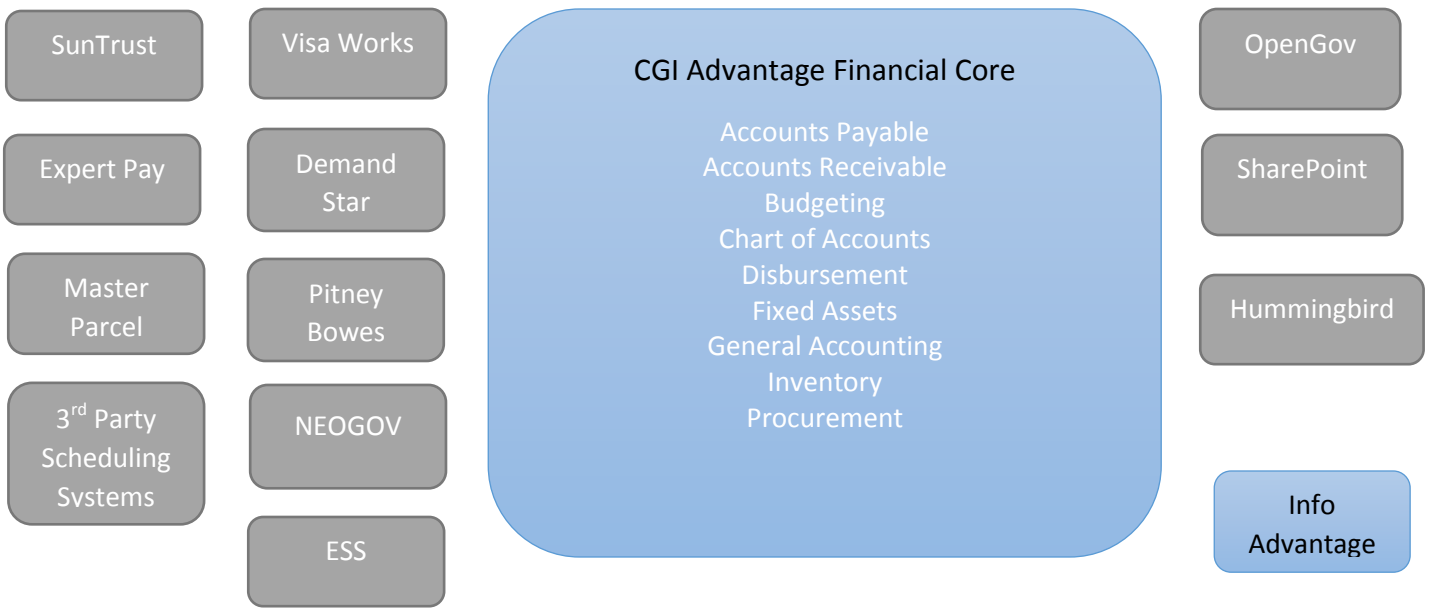

Exhibit 2 - Department Diagrams

Legend

-  City's Processes
-  City's Interfaces/Tools
-  City's Systems
-  City's Manual Processes
-  City's ERP System

Processes

Interfaces/Tools

Systems

Outputs

Risk Department Diagram

180745E

Processes

Interfaces/Tools

Systems

Outputs

Finance Department Diagram

180745E

Processes

Interfaces/Tools

Systems

Outputs