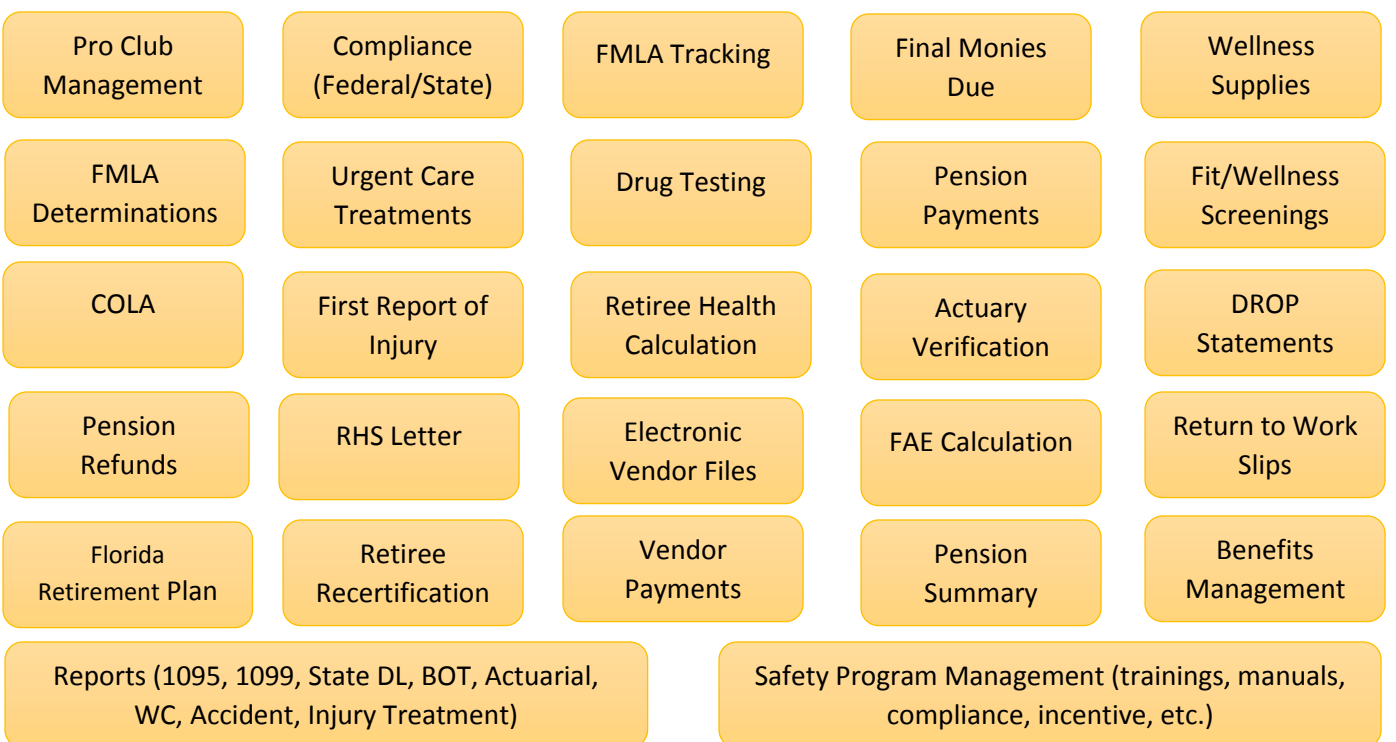

Exhibit 2 - Department Diagrams

Legend

-  City's Processes
-  City's Interfaces/Tools
-  City's Systems
-  City's Manual Processes
-  City's ERP System

Processes

Interfaces/Tools

Systems

Outputs

Risk Department Diagram

180745E

Processes

Interfaces/Tools

Systems

Outputs

Finance Department Diagram

180745E

Processes

Interfaces/Tools

Systems

Outputs