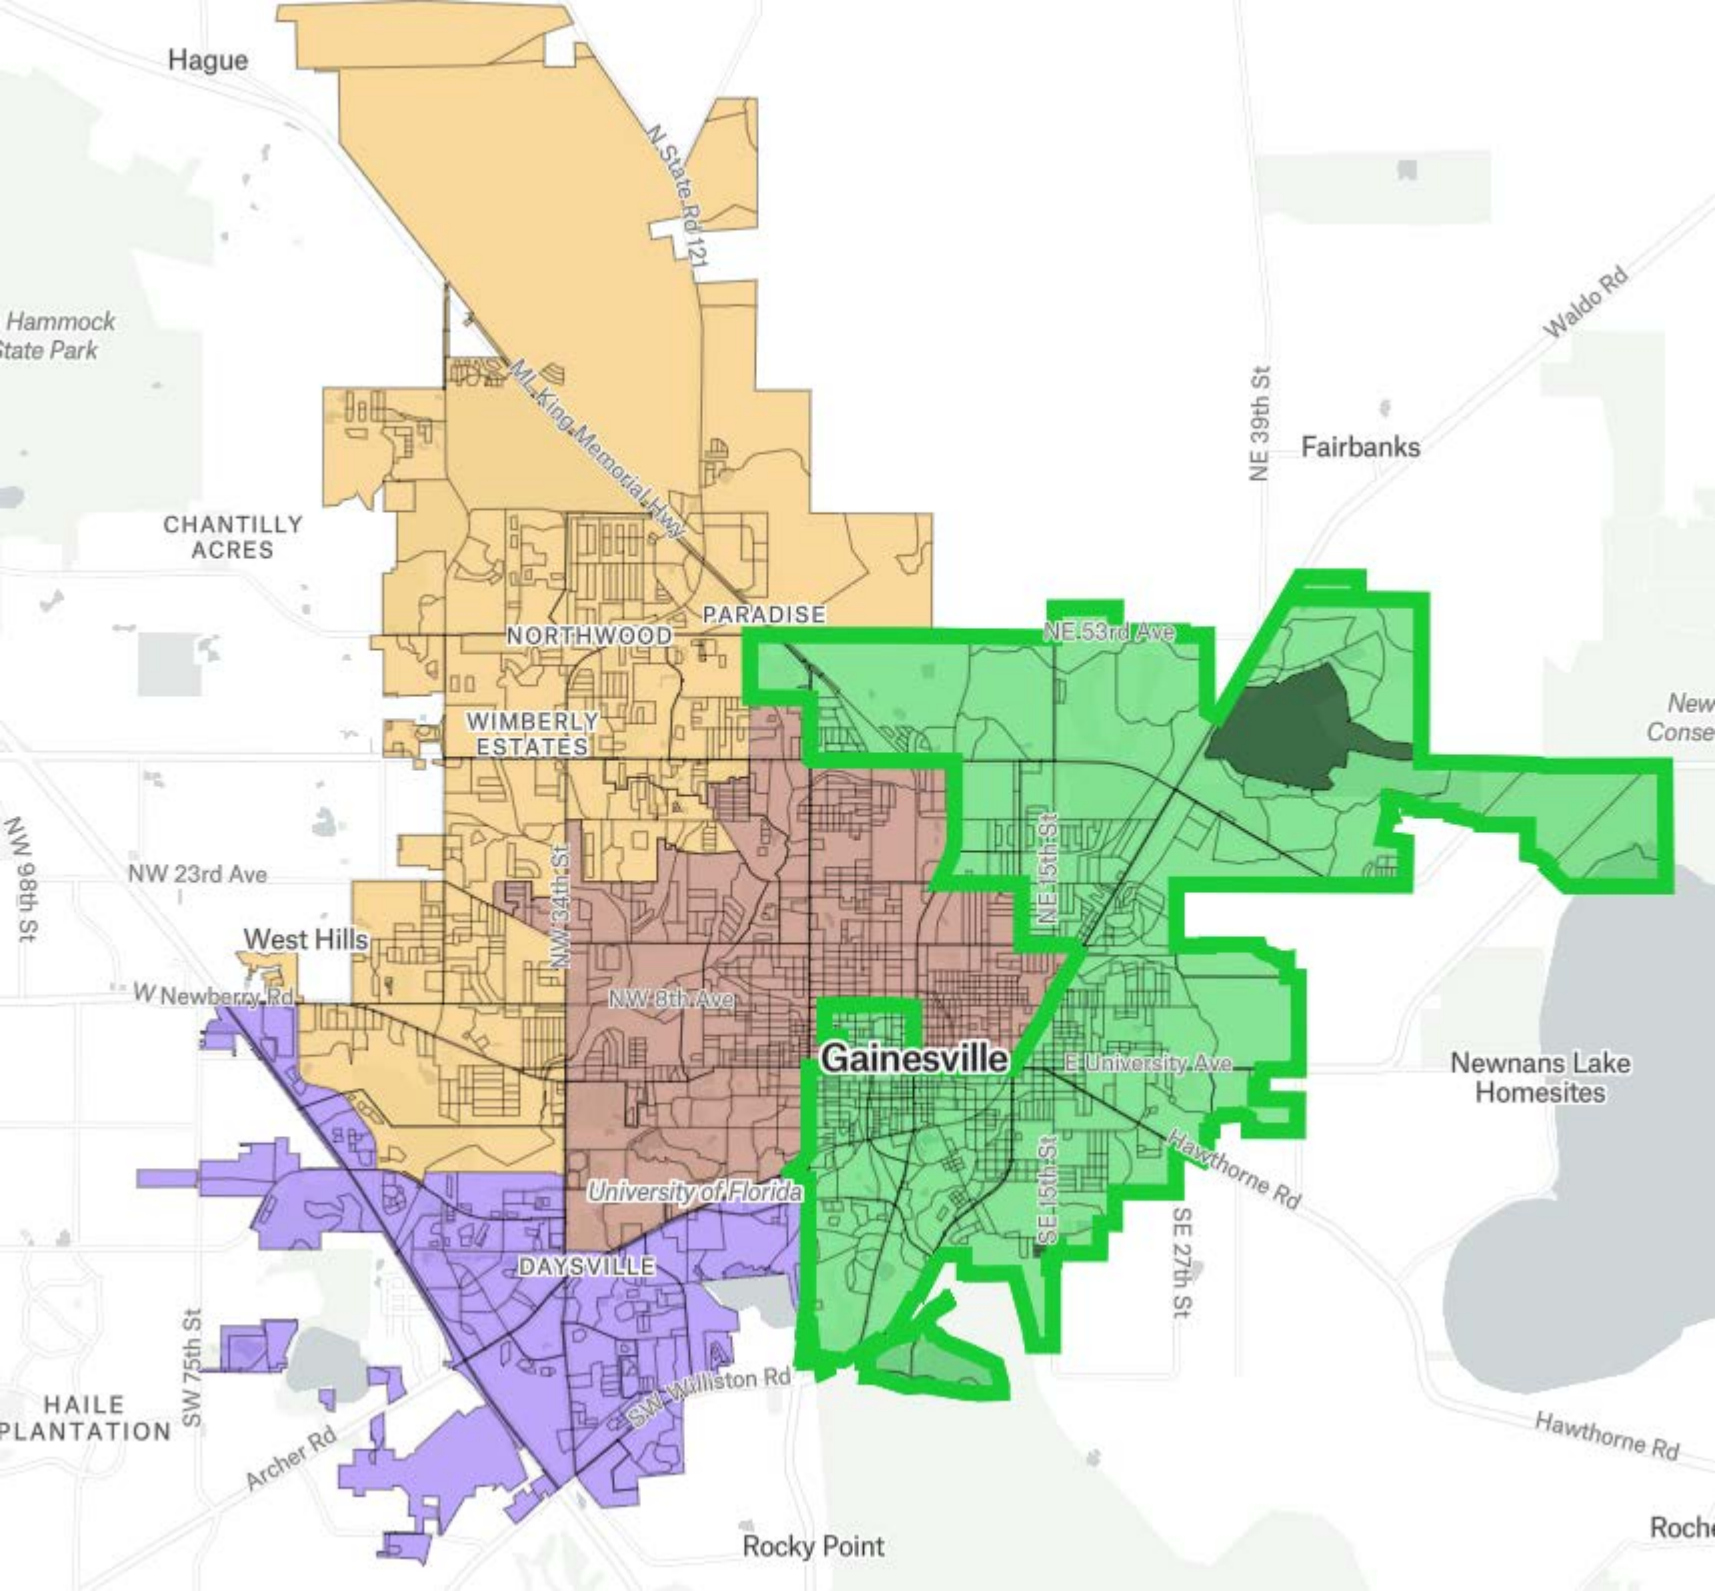

Link to proposed map for redistricting: <https://app.districtbuilder.org/projects/21606fc2-fd73-4705-9591-a45db56fd3de>

- Keeps 5<sup>th</sup> Ave and Pleasant Street Neighborhoods in District 1
- Keeps Oakview and Grove Street Neighborhoods in District 4
- Keeps Duckpond in District 4
- Keeps Stephen Foster Neighborhood in one district, District 4

NE 53rd Ave

NE 39th St

Fairbanks

Waldo Rd

NW 23rd Ave

NW 98th St

West Hills

NW 8th Ave

W Newberry Rd

Gainesville

E University Ave

Newnans Lake Homesites

University of Florida

DAYSVILLE

NE 15th St

NW 34th St

Rocky Point

Rocky Point