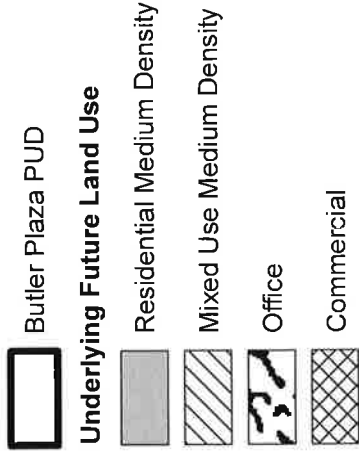

EXISTING

FUTURE LAND USE ELEMENT

Butler Plaza Underlying Future Land Use