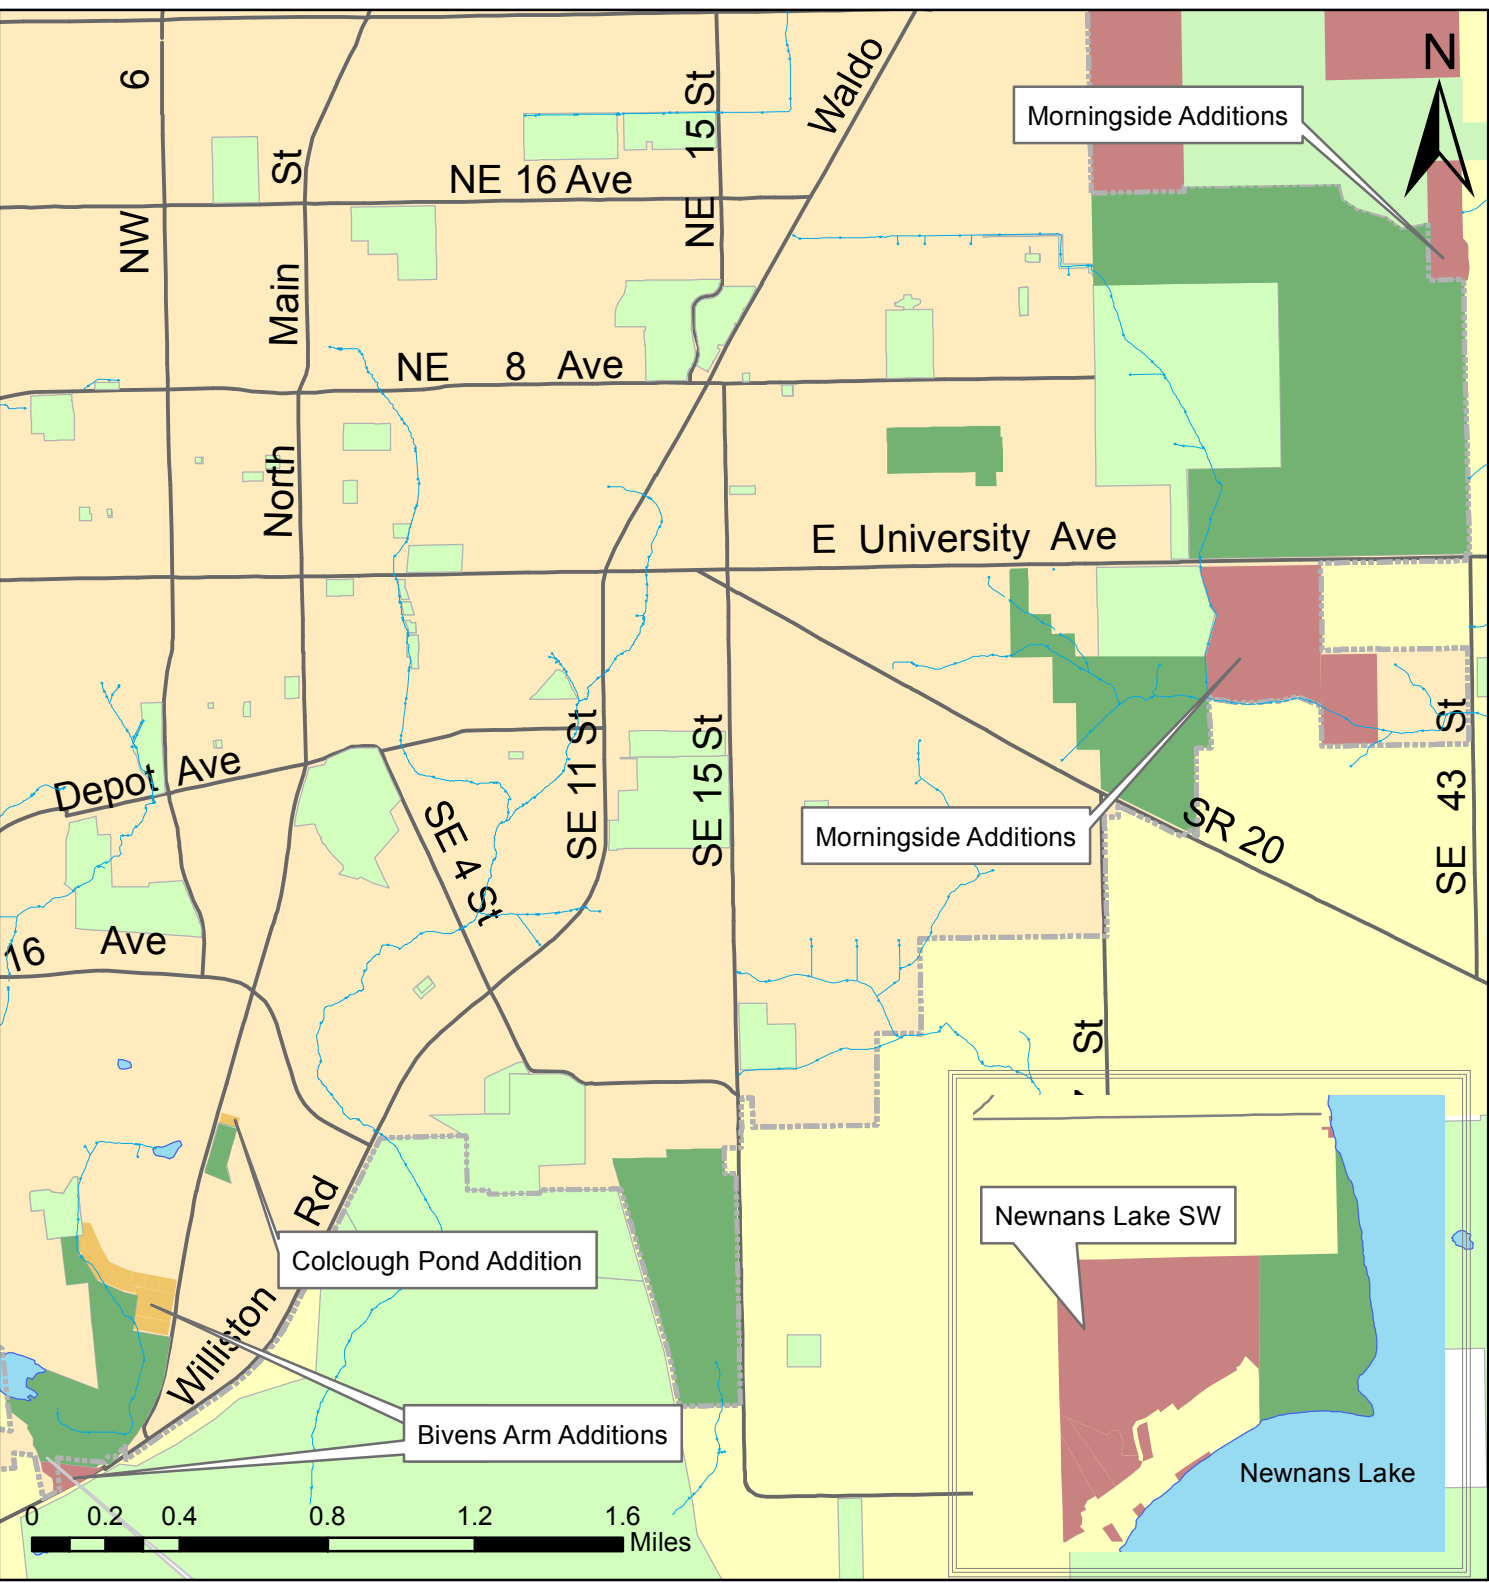

This map is for informational purposes only. Do not rely on this map for accuracy of dimensions, size, or location. The City of Gainesville does not assume responsibility to update this information or for any error or omission on this map. For specific information, you are directed to contact the City of Gainesville, Florida.

Greenspace Acquisition Priorities: Northwest

- On Acquisition List
- New Additions to List
- City Nature Parks
- Other Public Land
- City of Gainesville City Limits
- Urban Reserve Area
- Lakes
- Major Roads
- Creeks

Greenspace Acquisition Priorities: Southeast

- On Acquisition List
- New Addition to List
- City Nature Parks
- Other Public Land
- City of Gainesville City Limits
- Urban Reserve Area
- Lakes
- Major Roads
- Creeks