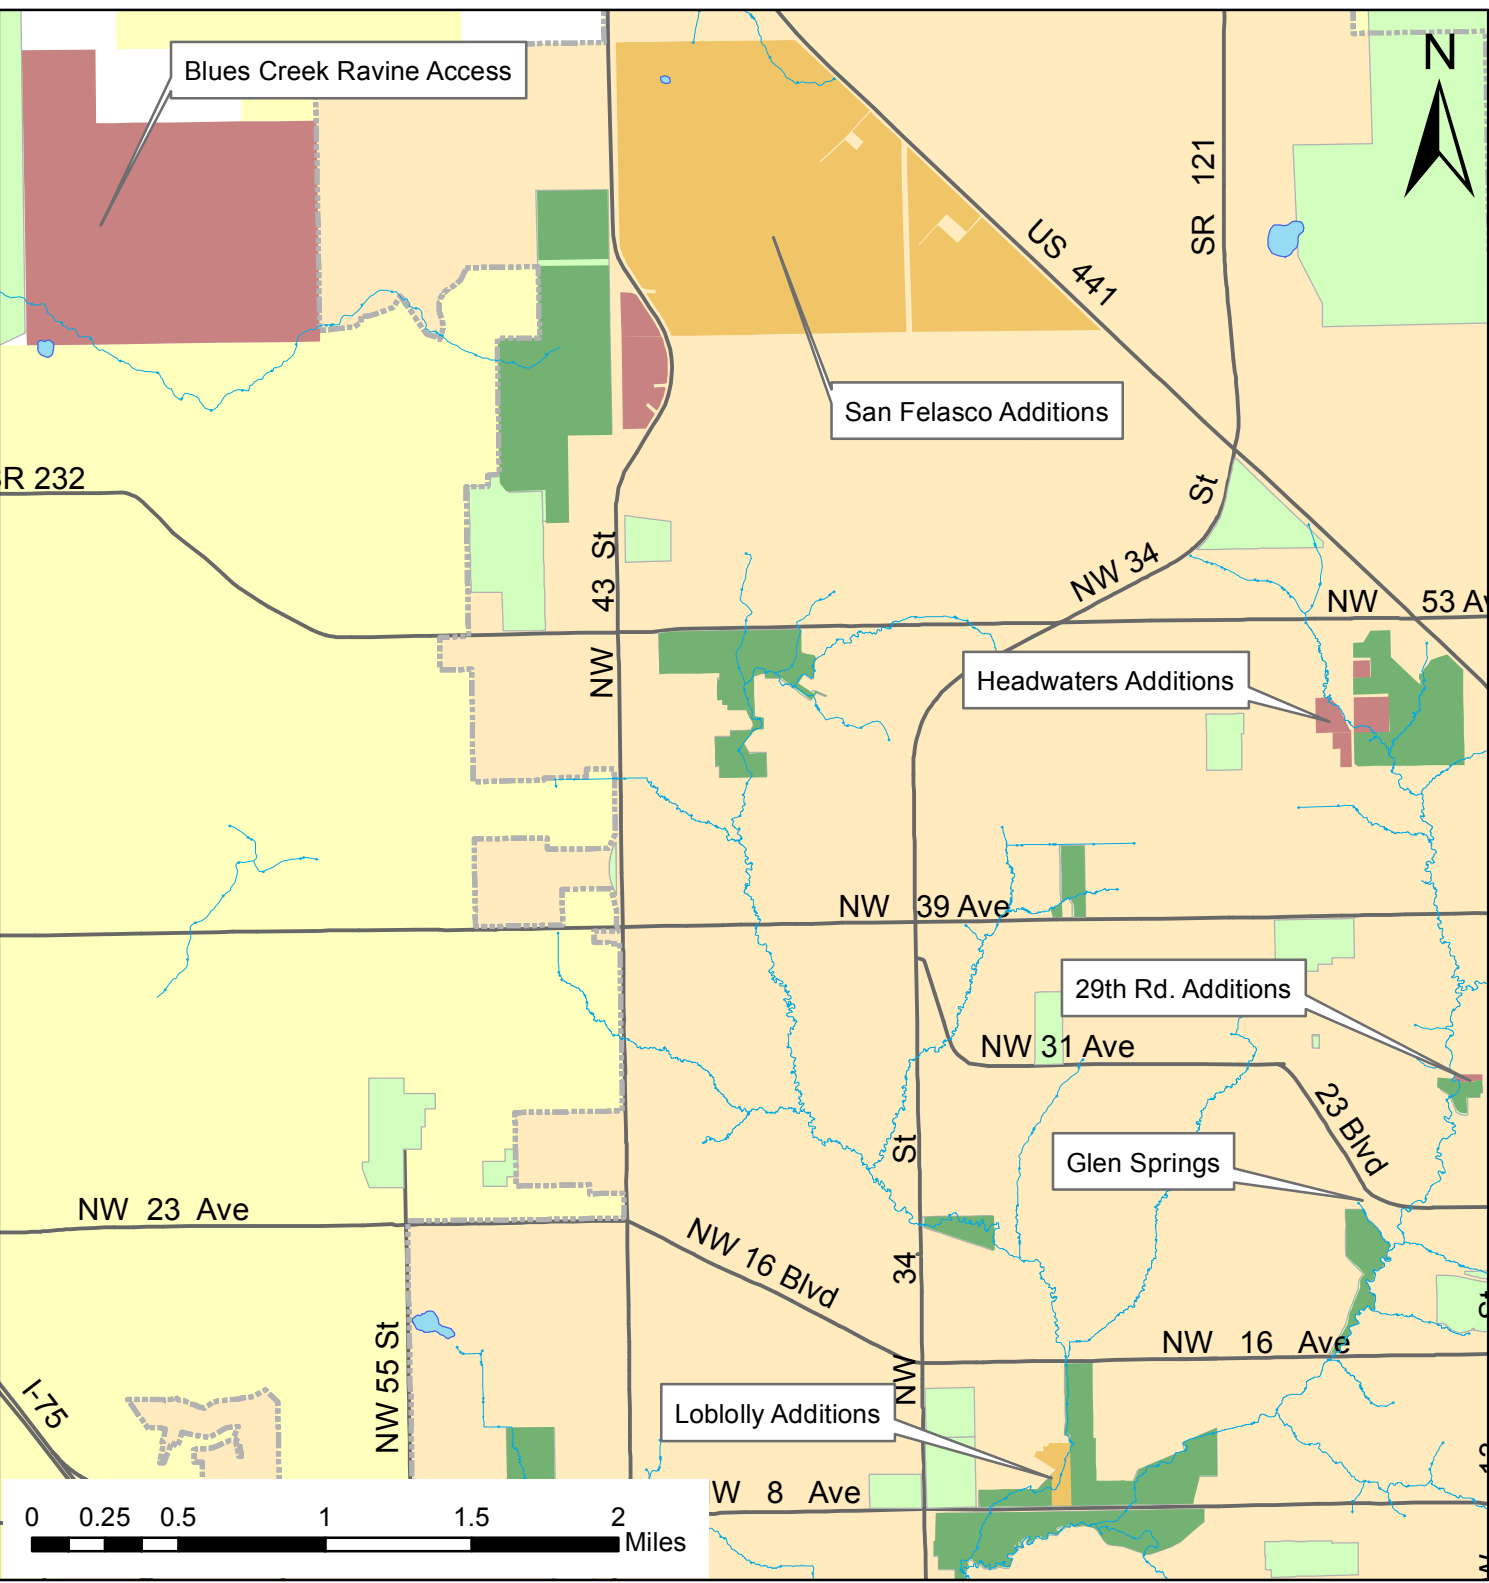

Greenspace Acquisition Priorities: Northeast

- On Acquisition List
- New Addition to List
- Proposed Removal from List
- City Nature Parks
- Other Public Land
- Lakes
- City of Gainesville City Limits
- Urban Reserve Area
- Major Roads
- Creeks

This map is for informational purposes only. Do not rely on this map for accuracy of dimensions, size, or location. The City of Gainesville does not assume responsibility to update this information or for any error or omission on this map. For specific information, you are directed to contact the City of Gainesville, Florida.

Greenspace Acquisition Priorities: Northwest

- On Acquisition List
- New Additions to List
- City Nature Parks
- Other Public Land
- City of Gainesville City Limits
- Urban Reserve Area
- Lakes
- Major Roads
- Creeks