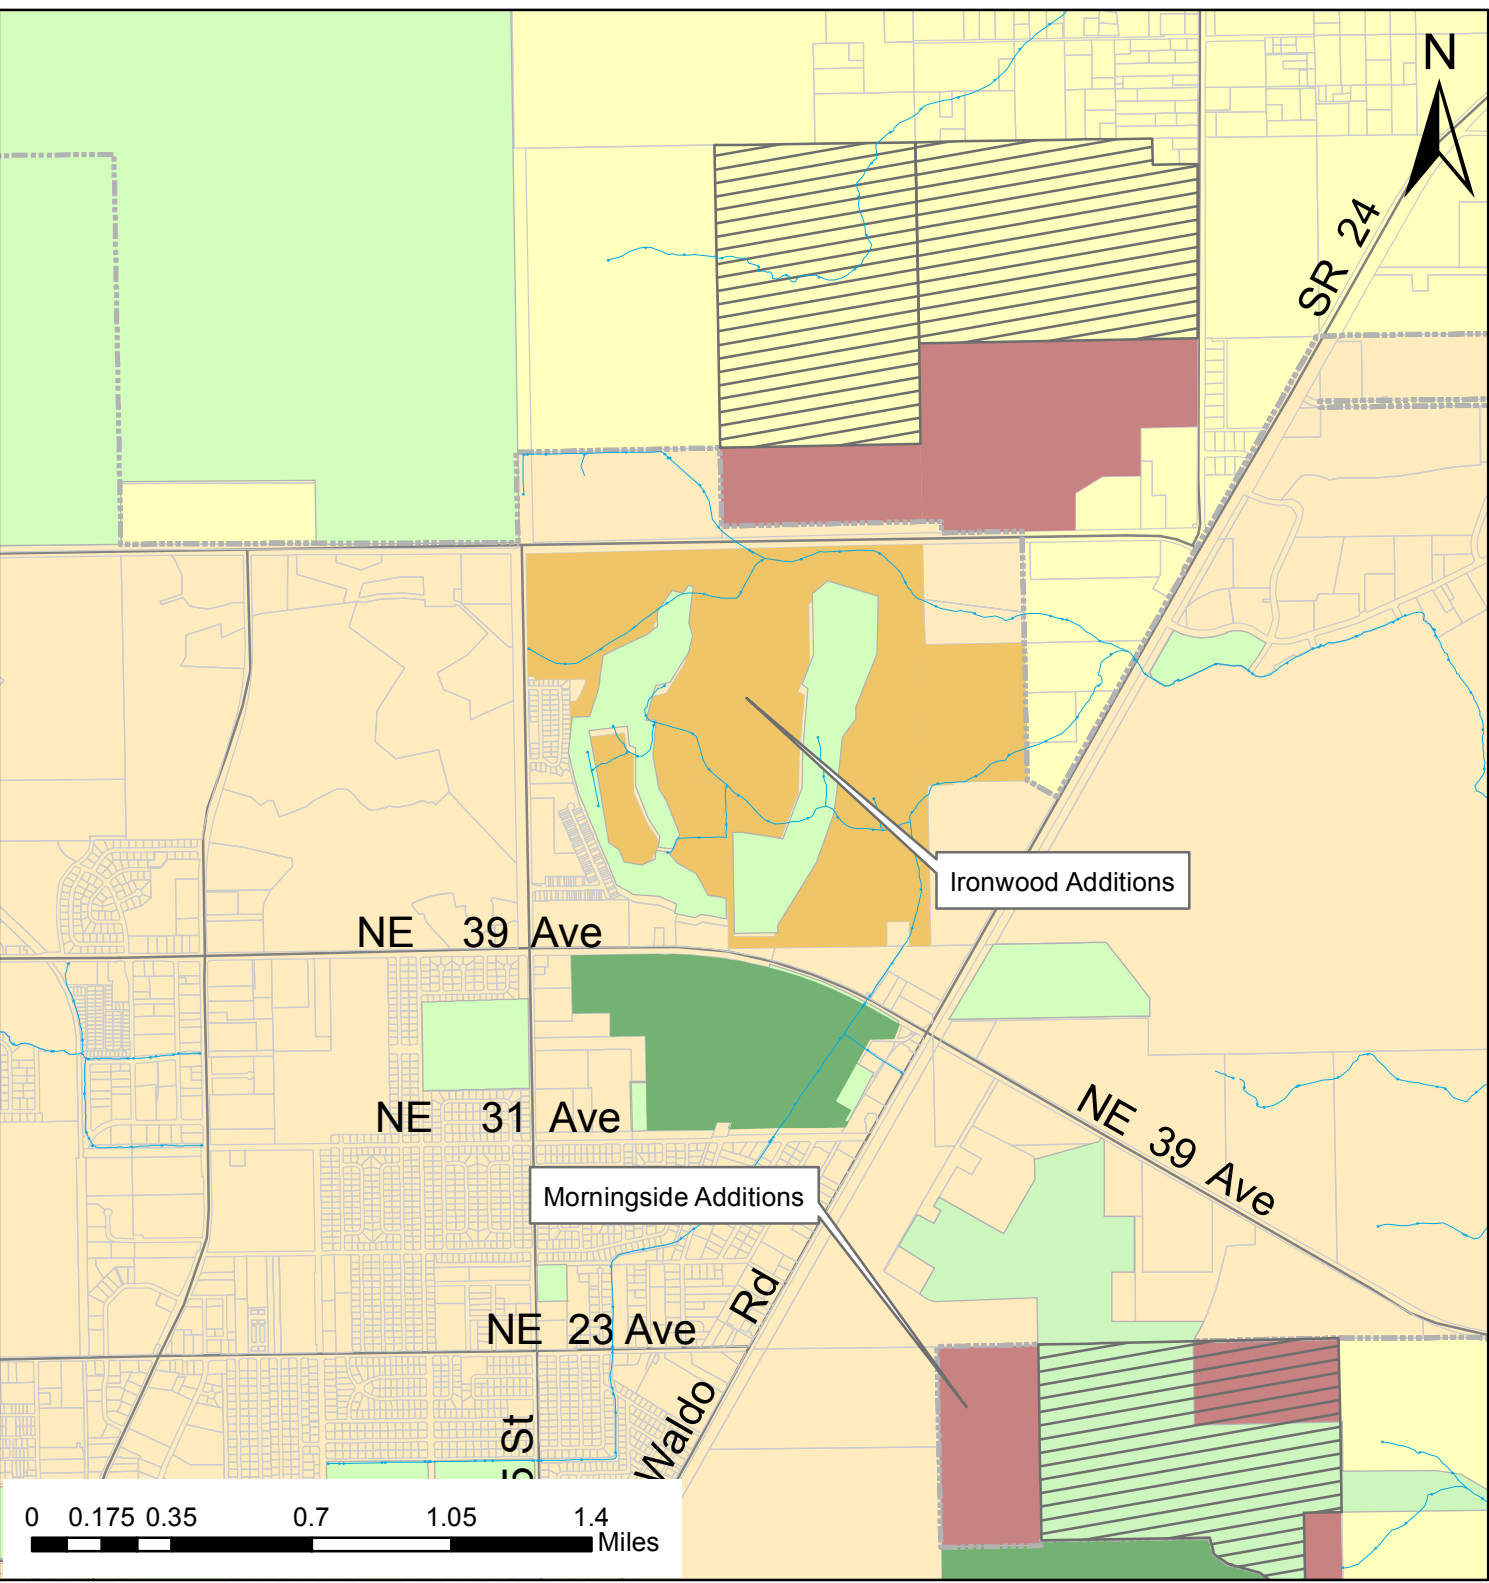

Greenspace Acquisition Priorities: Northeast

- On Acquisition List
- New Addition to List
- Proposed Removal from List
- City Nature Parks
- Other Public Land
- Lakes
- City of Gainesville City Limits
- Urban Reserve Area
- Major Roads
- Creeks

This map is for informational purposes only. Do not rely on this map for accuracy of dimensions, size, or location. The City of Gainesville does not assume responsibility to update this information or for any error or omission on this map. For specific information, you are directed to contact the City of Gainesville, Florida.

Greenspace Acquisition Priorities: Northwest

- On Acquisition List
- New Additions to List
- City Nature Parks
- Other Public Land
- City of Gainesville City Limits
- Urban Reserve Area
- Lakes
- Major Roads
- Creeks