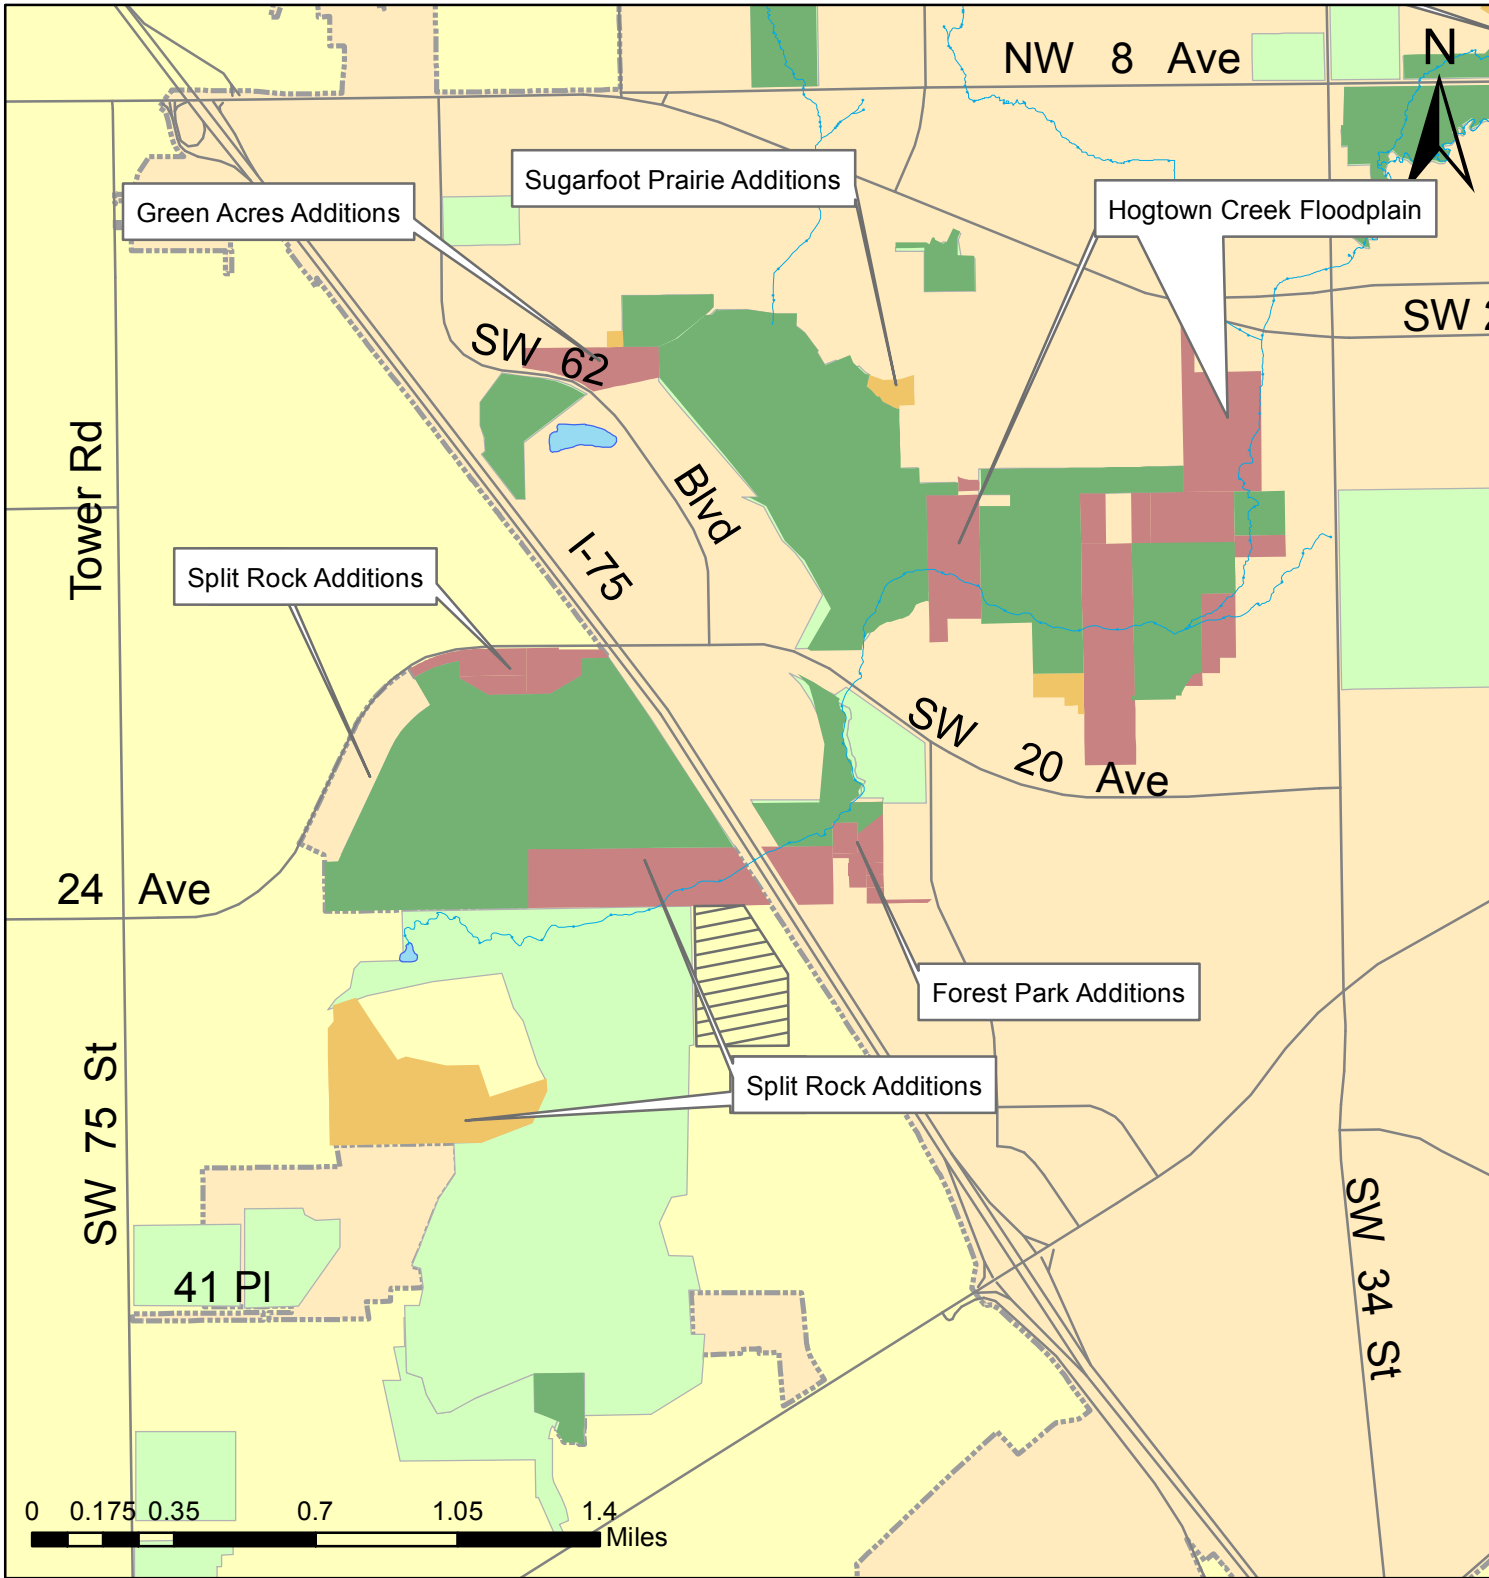

Greenspace Acquisition Priorities: Southwest

- On Acquisition List
- New Addition to List
- Proposed Removal from List
- City Nature Parks
- Other Public Land
- City of Gainesville City Limits
- Urban Reserve Area
- Lakes
- Major Roads
- Creeks