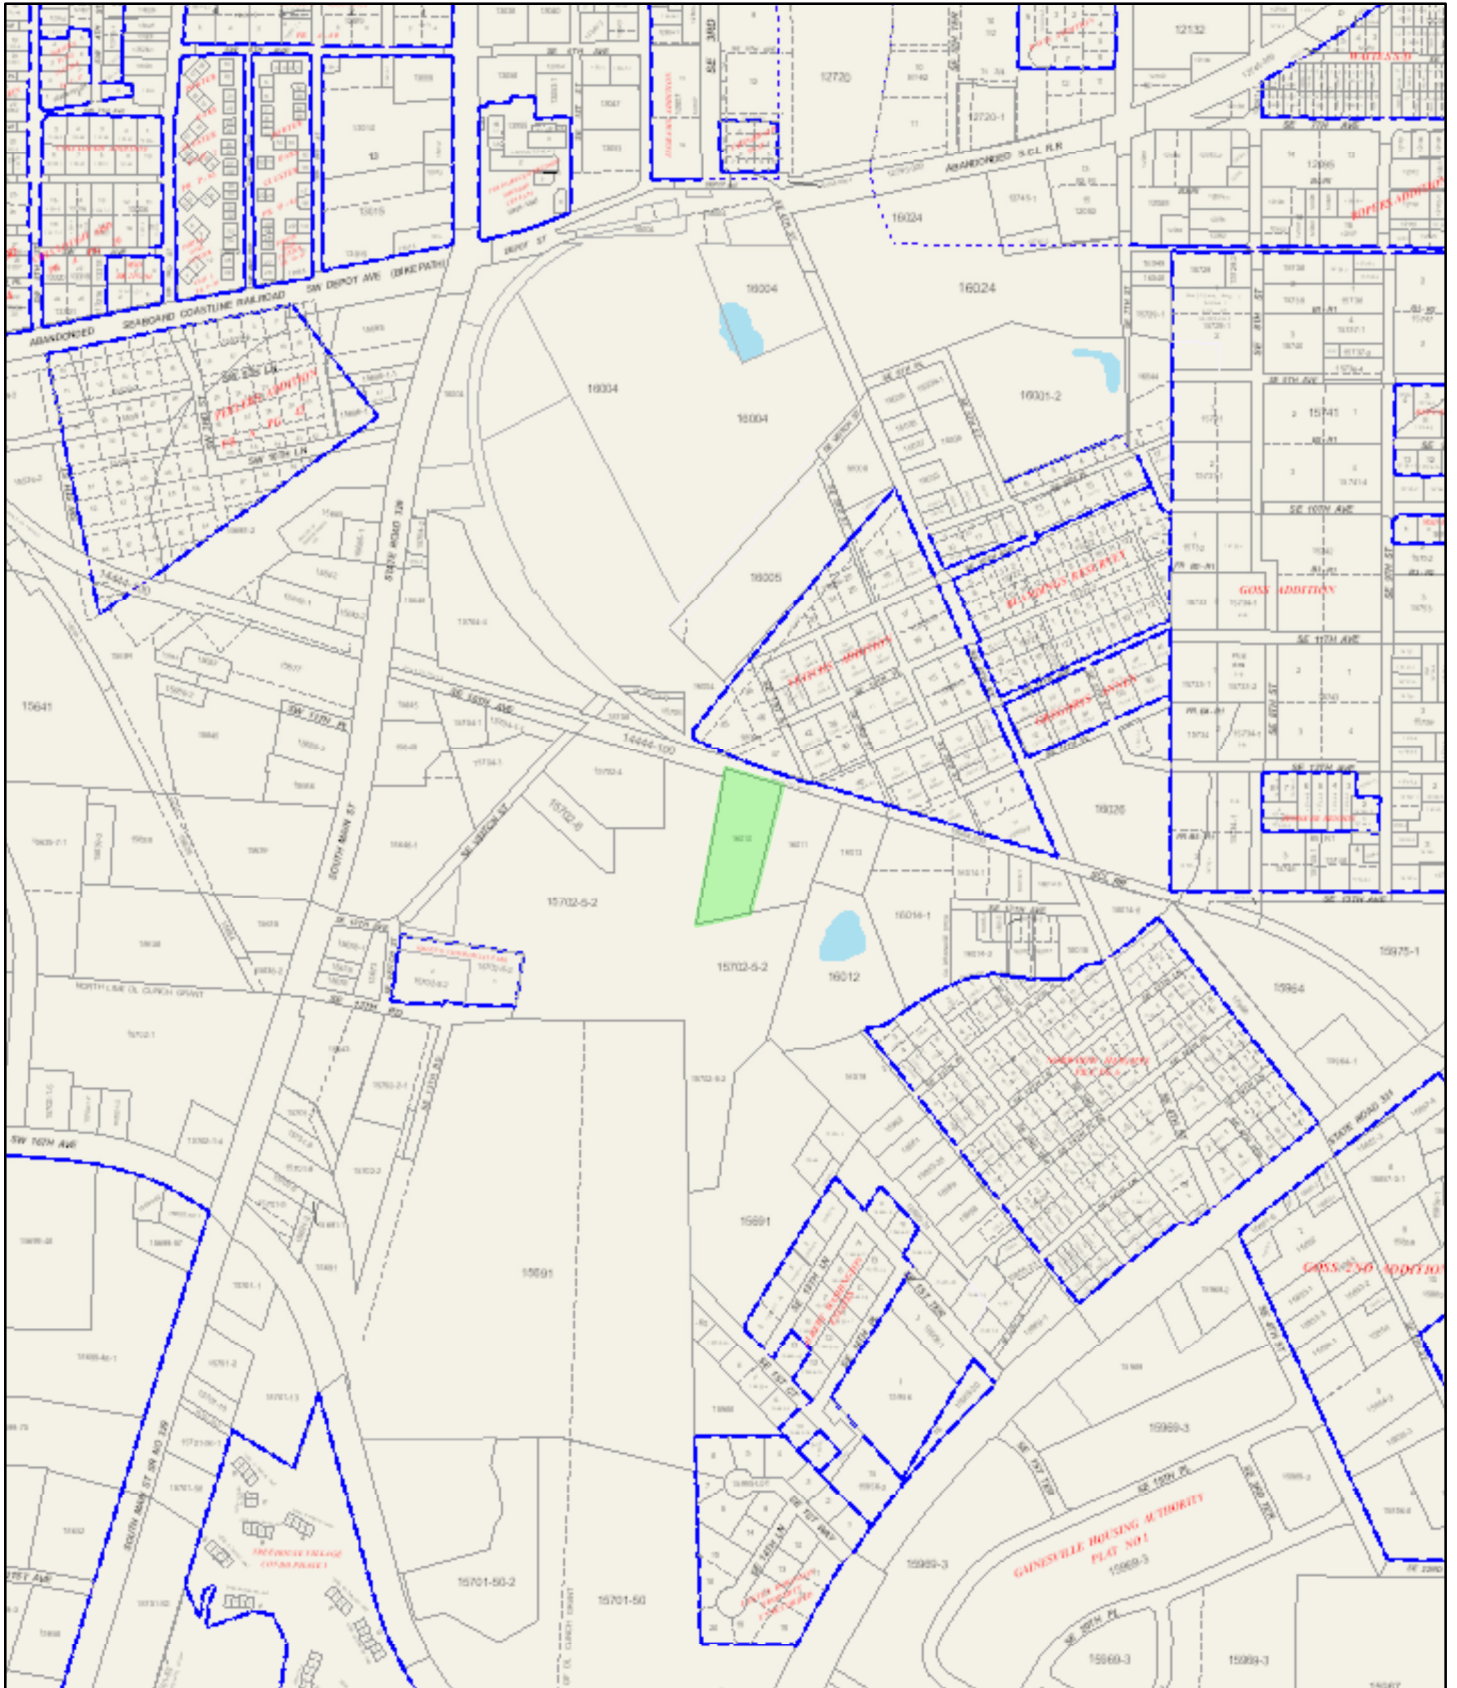

ACPA

Sweetwater Branch Recreational Corridor

April 6, 2015

ACPA

Bivens Arm Lake Access 1

April 6, 2015

ACPA

Sweetwater Branch Recreational Corridor Wilkes West