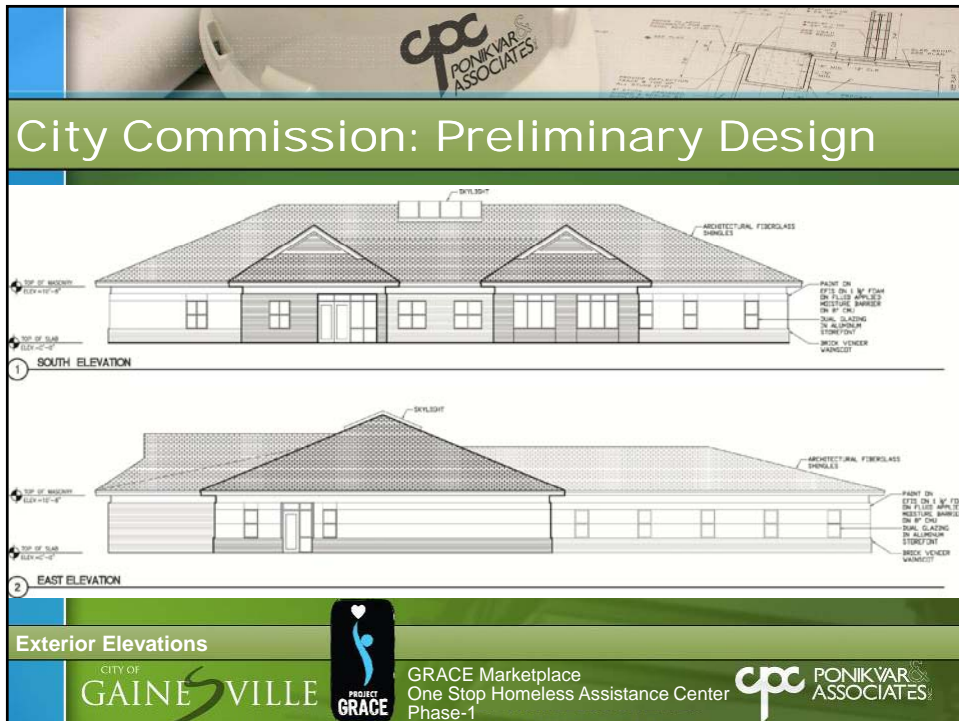

Site Plan

CITY OF **GAINESVILLE**

PROJECT GRACE

GRACE Marketplace
One Stop Homeless Assistance Center
Phase-1

cpc PONIKVAR ASSOCIATES

This slide features a header with the CPC logo and a photograph of a hard hat. Below is a green title bar with the text 'City Commission: Preliminary Design'. The main content is a site plan showing a building footprint, parking areas, and utility lines. A blue vertical bar is on the left side. The footer contains the City of Gainesville logo, Project Grace logo, and the CPC logo.

cpc PONIKVAR ASSOCIATES

City Commission: Preliminary Design

Enlarged: Site Plan

CITY OF **GAINESVILLE**

PROJECT GRACE

GRACE Marketplace
One Stop Homeless Assistance Center
Phase-1

cpc PONIKVAR ASSOCIATES

This slide features a header with the CPC logo and a photograph of a hard hat. Below is a green title bar with the text 'City Commission: Preliminary Design'. The main content is an enlarged site plan showing detailed utility and site features. A blue vertical bar is on the left side. The footer contains the City of Gainesville logo, Project Grace logo, and the CPC logo.

cpc
PONIKVAR
ASSOCIATES

City Commission: Preliminary Design

① NORTH-SOUTH BUILDING SECTION THROUGH DINING/MULTI-PURPOSE ROOM

Building Section

CITY OF GAINESVILLE

PROJECT GRACE

GRACE Marketplace
One Stop Homeless Assistance Center
Phase-1